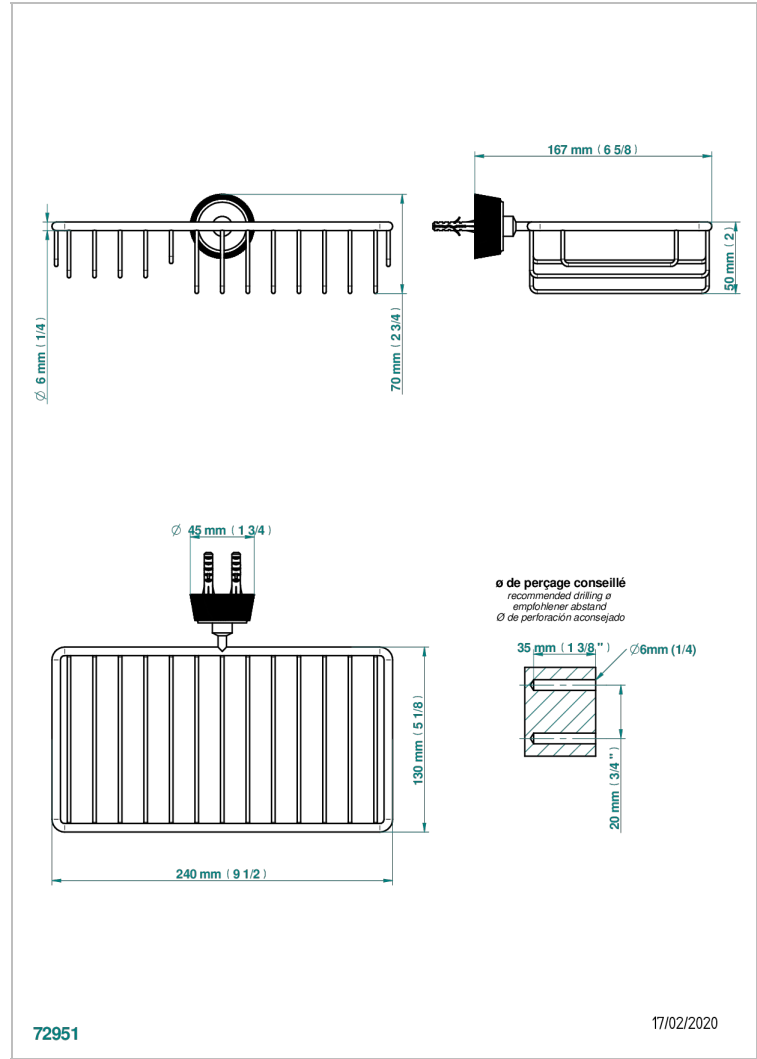

CORVAIR FIOR DI BOSCO WITH LEVER HANDLES

U8L-2620

Soap and sponge holder, wall mounted

THG[®]
PARIS

CHARACTERISTIC

- Corvoir Fior di Bosco with lever handles
- Soap and sponge holder, wall mounted

AVAILABLE FINITIONS