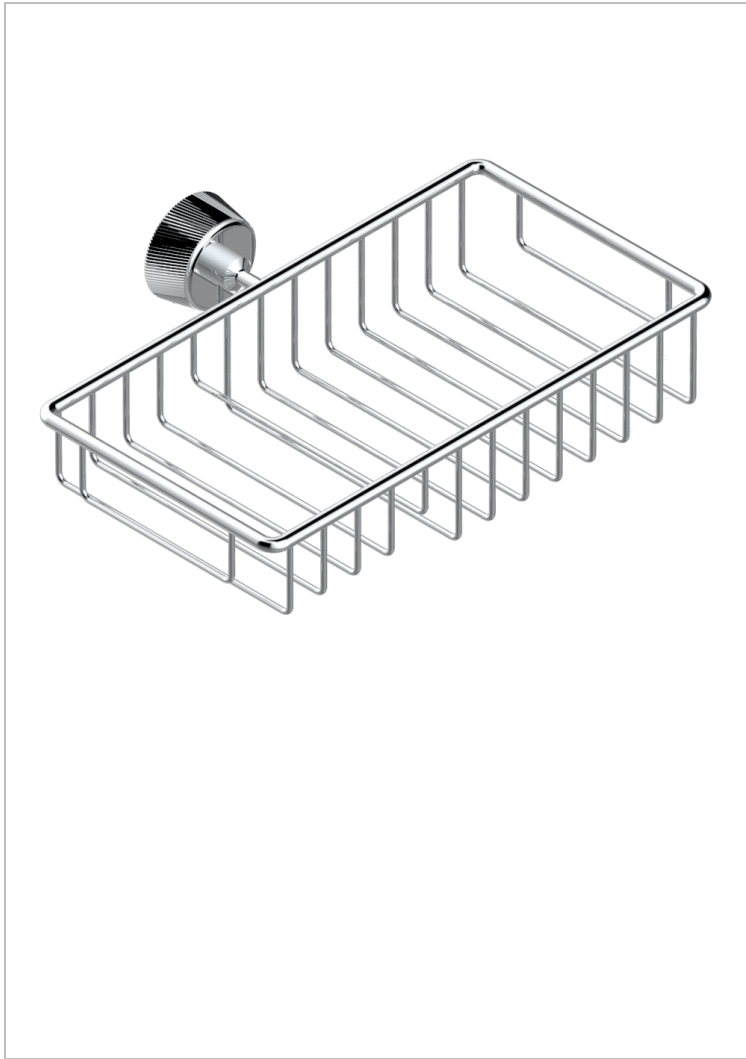

CORVAIR FIOR DI BOSCO WITH LEVER HANDLES

U8L-2620

Soap and sponge holder, wall mounted

THG[®]
PARIS

CHARACTERISTIC

- Corvoir Fior di Bosco with lever handles
- Soap and sponge holder, wall mounted

AVAILABLE FINITIONS

Black ceram - D30
Blush PVD - H62
Brass color PVD - H49
Brown bronze color PVD - F33
Chrome polished - A02
Gold color PVD - H52

Gold mat - F07
Gold polished - F01
Graphite PVD - H64
Light coated bronze - D01
Matt Umber PVD - H67
Matt blush PVD - H60