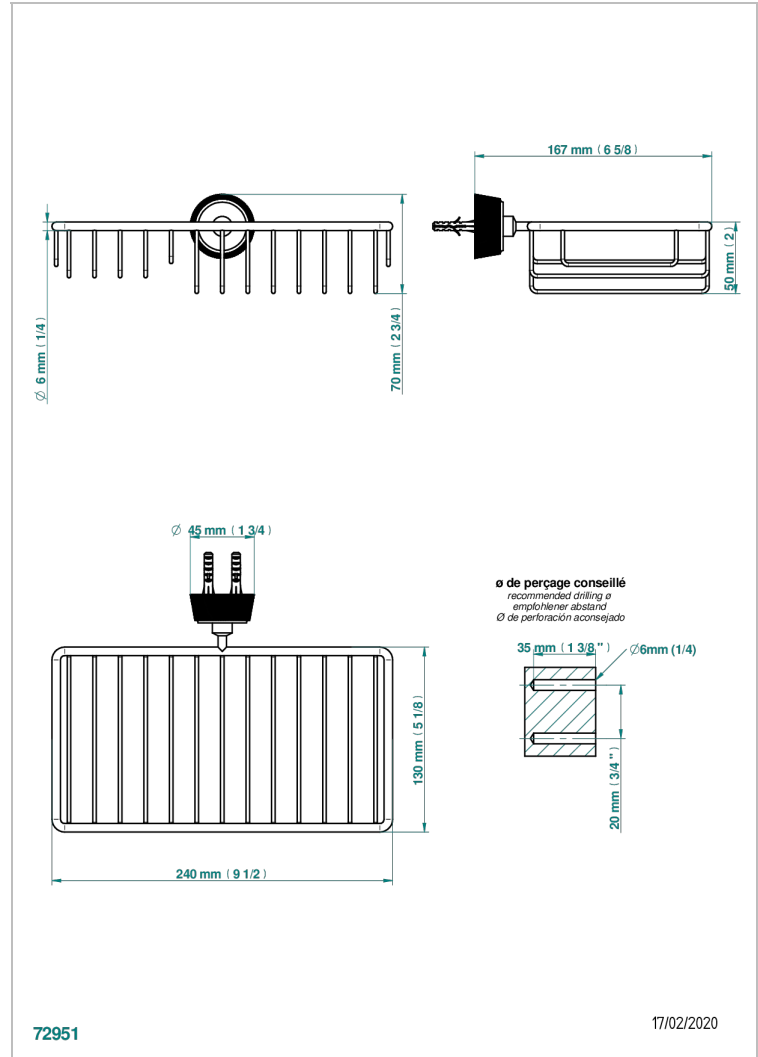

CORVAIR FIOR DI BOSCO WITH LEVER

U8L-2620

Combined soap and sponge holder with flange, 240 x 130 mm

THG[®]
PARIS

CHARACTERISTIC

- Corvair Fior di Bosco with lever
- Combined soap and sponge holder with flange, 240 x 130 mm