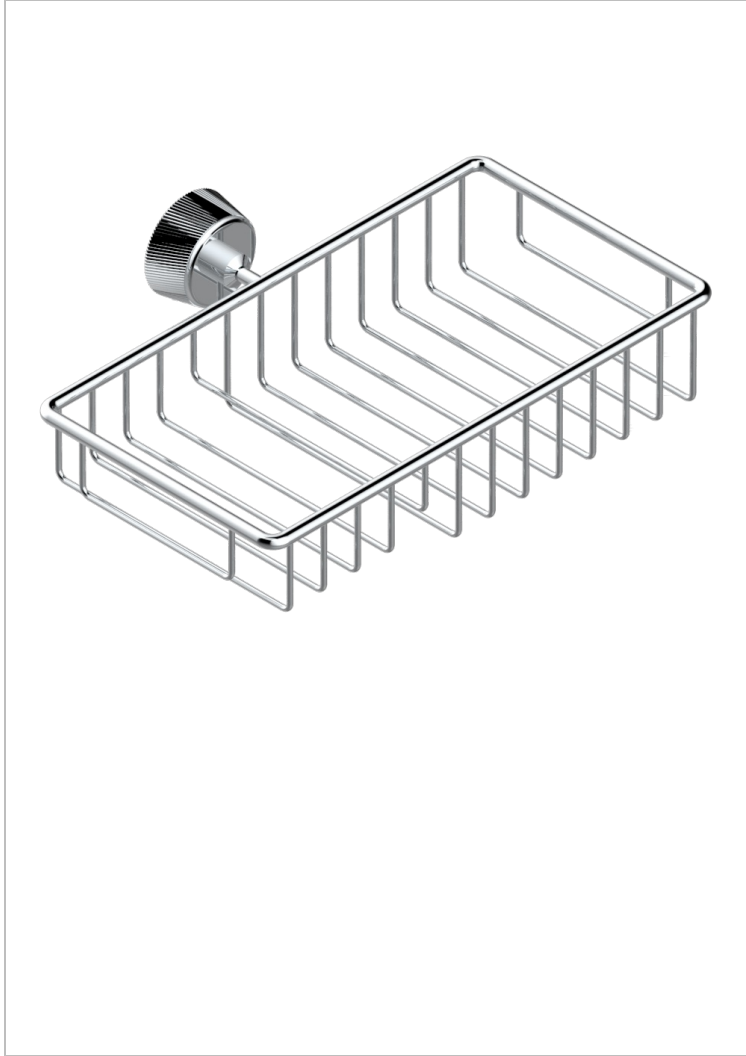

CORVAIR FIOR DI BOSCO WITH LEVER

U8L-2620

Combined soap and sponge holder with flange, 240 x 130 mm

THG[®]
PARIS

CHARACTERISTIC

- Corvair Fior di Bosco with lever
- Combined soap and sponge holder with flange, 240 x 130 mm

AVAILABLE FINITIONS

Black ceram - D30
Blush PVD - H62
Brass color PVD - H49
Brown bronze color PVD - F33
Gold color PVD - H52
Graphite PVD - H64

Lacquered light bronze - D01
Matt Umber PVD - H67
Matt blush PVD - H60
Matt brass color PVD - H50
Matt brown bronze color PVD - F34
Matt chrome - C02