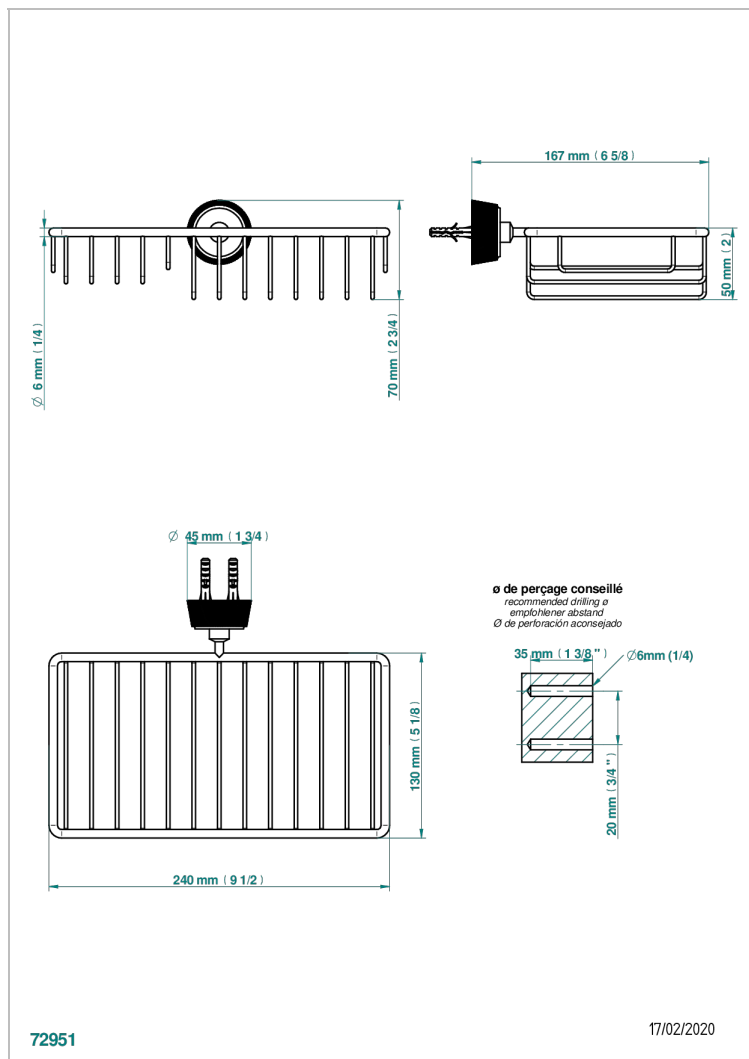

# CORVAIR PORTORO WITH LEVER HANDLES

U8J-2620

Soap and sponge holder, wall mounted

## CHARACTERISTIC

- Corvaair Portoro with lever handles
- Soap and sponge holder, wall mounted