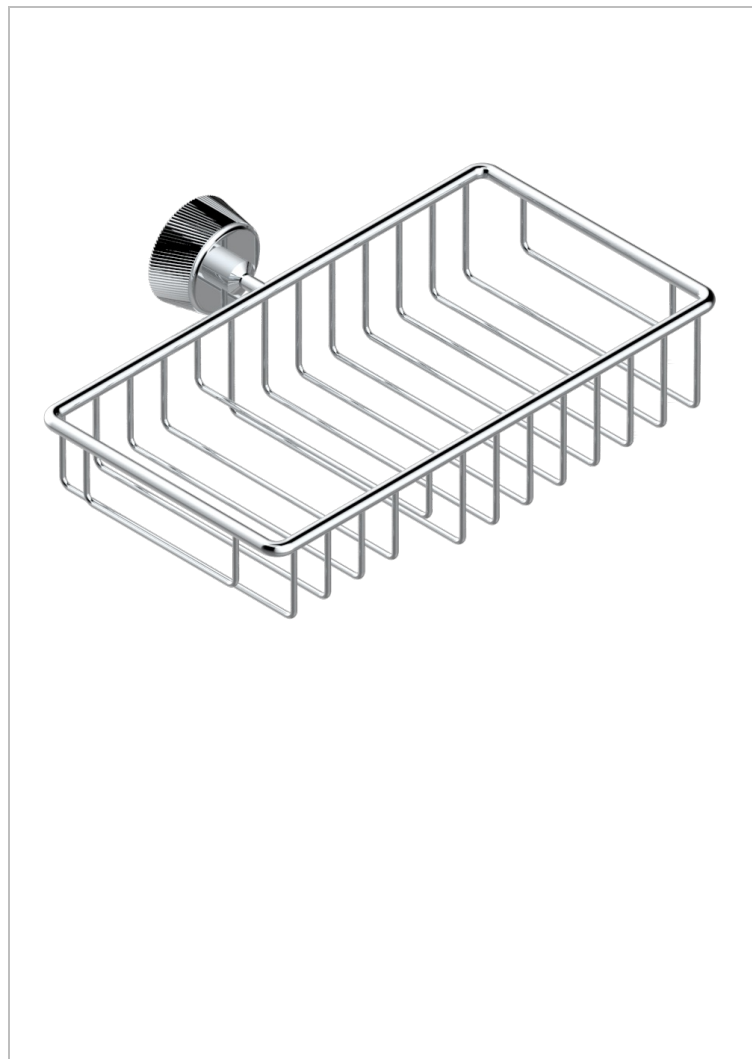

# CORVAIR PORTORO WITH LEVER HANDLES

U8J-2620

Soap and sponge holder, wall mounted

## CHARACTERISTIC

- Corvaair Portoro with lever handles
- Soap and sponge holder, wall mounted