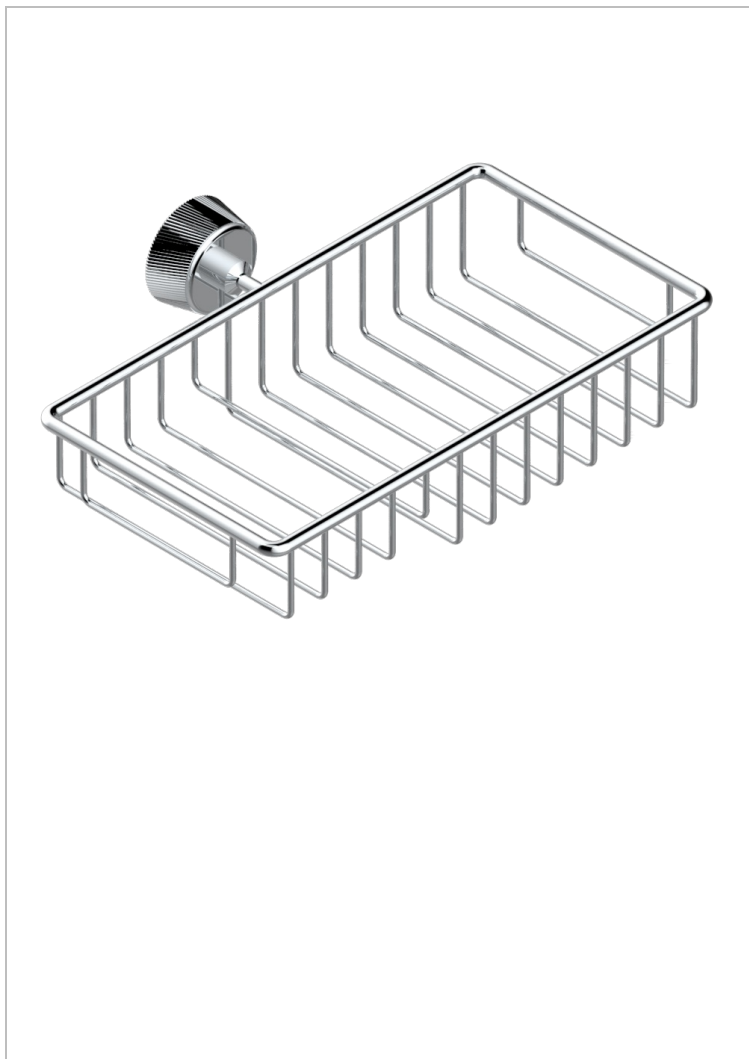

CORVAIR PORTORO WITH LEVER

U8J-2620

Combined soap and sponge holder with flange, 240 x 130 mm

THG[®]
PARIS

CHARACTERISTIC

- Corvaair Portoro with lever
- Combined soap and sponge holder with flange, 240 x 130 mm

AVAILABLE FINITIONS

Black ceram - D30
Blush PVD - H62
Brass color PVD - H49
Brown bronze color PVD - F33
Gold color PVD - H52
Graphite PVD - H64

Lacquered light bronze - D01
Matt Umber PVD - H67
Matt blush PVD - H60
Matt brass color PVD - H50
Matt brown bronze color PVD - F34
Matt chrome - C02