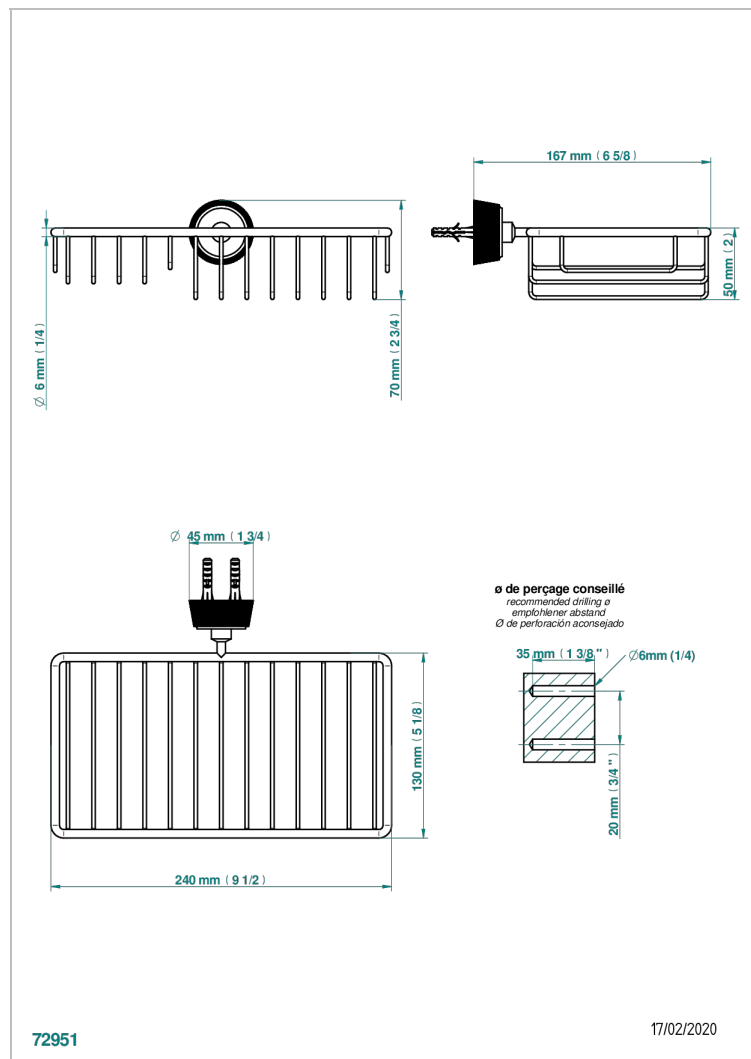

CORVAIR PORTORO WITH LEVER

U8J-2620

Combined soap and sponge holder with flange, 240 x 130 mm

THG[®]
PARIS

CHARACTERISTIC

- Corvaair Portoro with lever
- Combined soap and sponge holder with flange, 240 x 130 mm