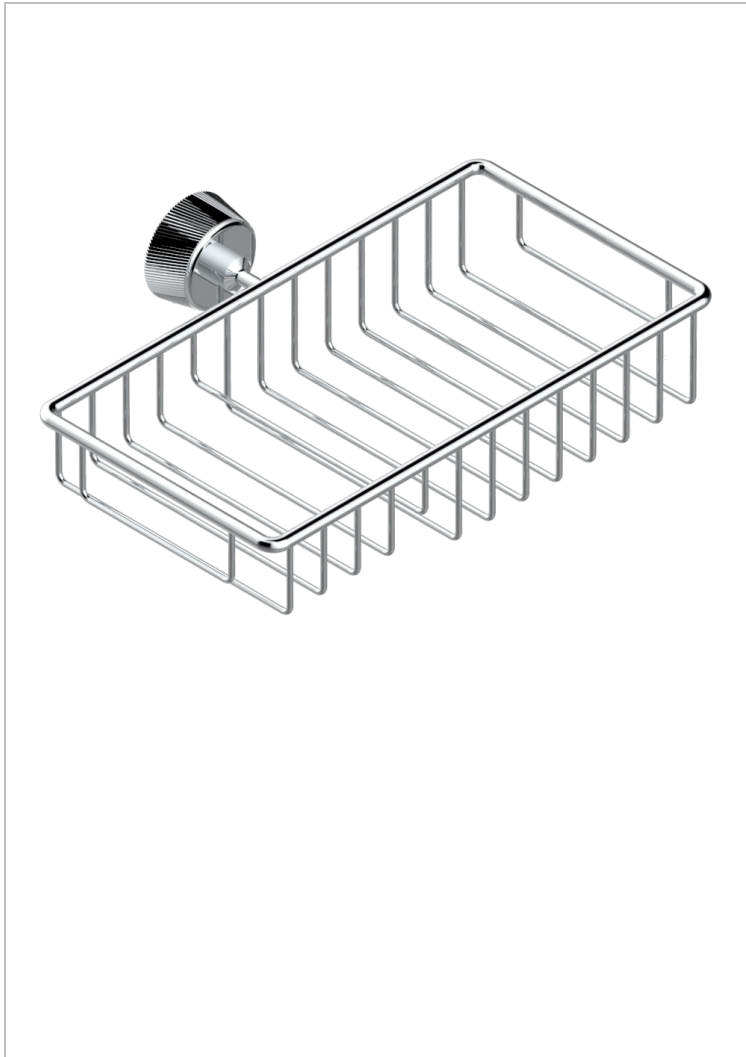

# CORVAIR PORTORO

U8H-2620

Soap and sponge holder, wall mounted

THG<sup>®</sup>  
PARIS

## CHARACTERISTIC

- Corvaair Portoro
- Soap and sponge holder, wall mounted