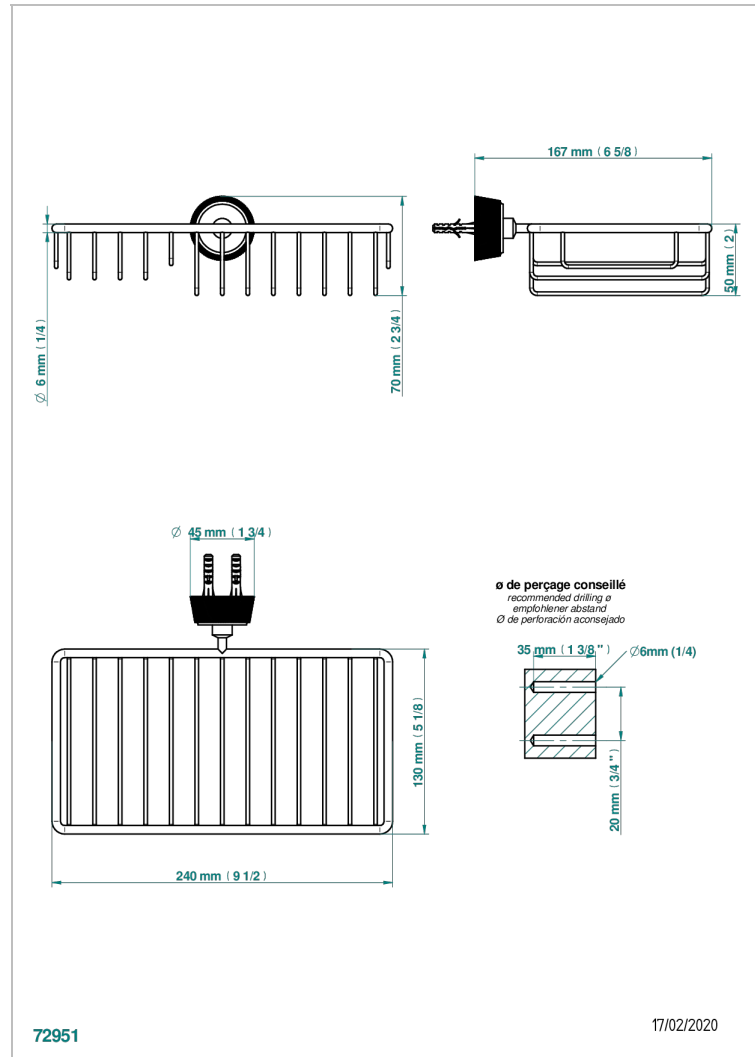

# CORVAIR PORTORO

U8H-2620

Soap and sponge holder, wall mounted

THG<sup>®</sup>  
PARIS

## CHARACTERISTIC

- Corvaair Portoro
- Soap and sponge holder, wall mounted