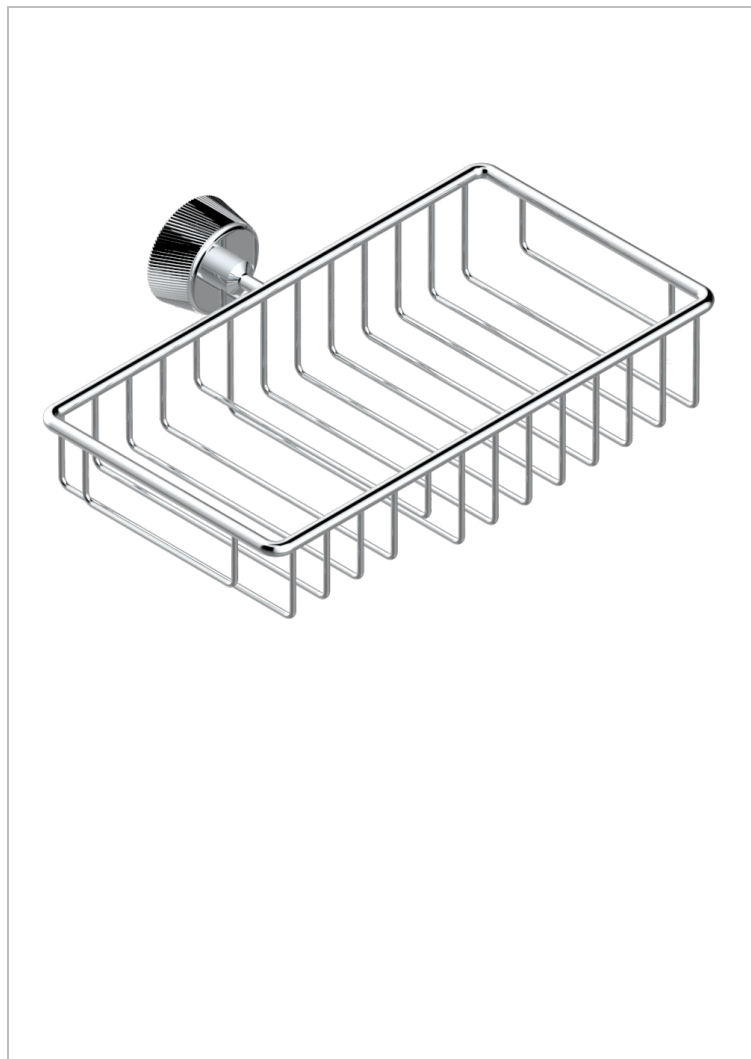

CORVAIR PORTORO

U8H-2620

Combined soap and sponge holder with flange, 240 x 130 mm

THG[®]
PARIS

CHARACTERISTIC

- Corvaair Portoro
- Combined soap and sponge holder with flange, 240 x 130 mm

AVAILABLE FINITIONS