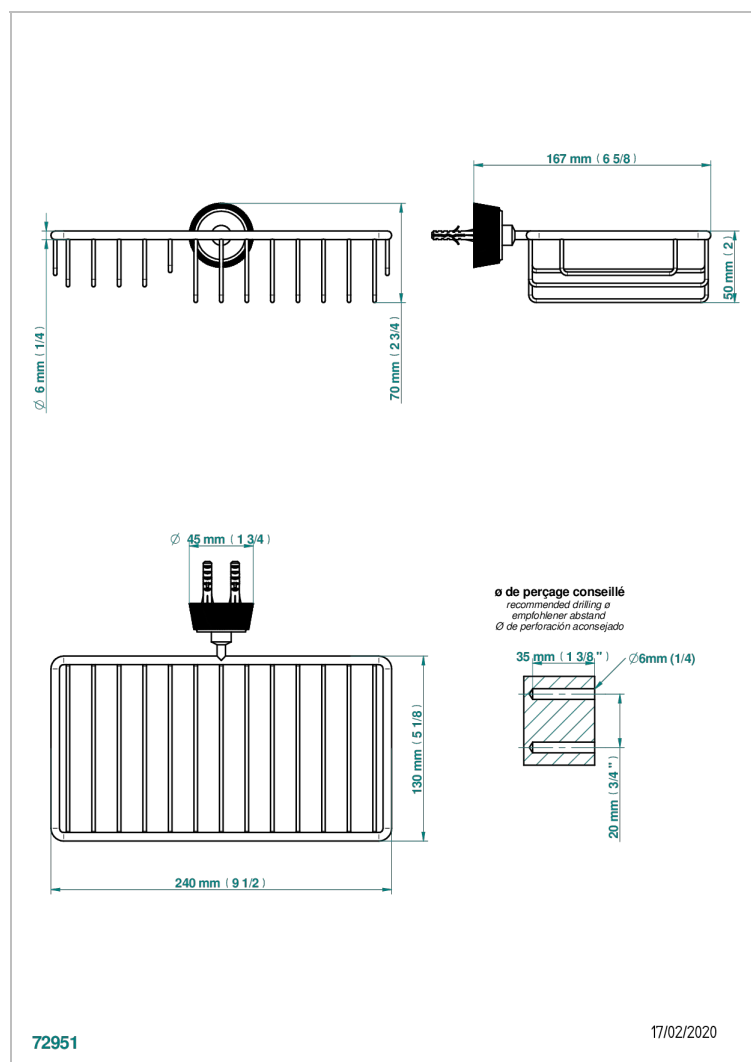

CORVAIR PORTORO

U8H-2620

Combined soap and sponge holder with flange, 240 x 130 mm

THG[®]
PARIS

CHARACTERISTIC

- Corvaair Portoro
- Combined soap and sponge holder with flange, 240 x 130 mm

AVAILABLE FINITIONS