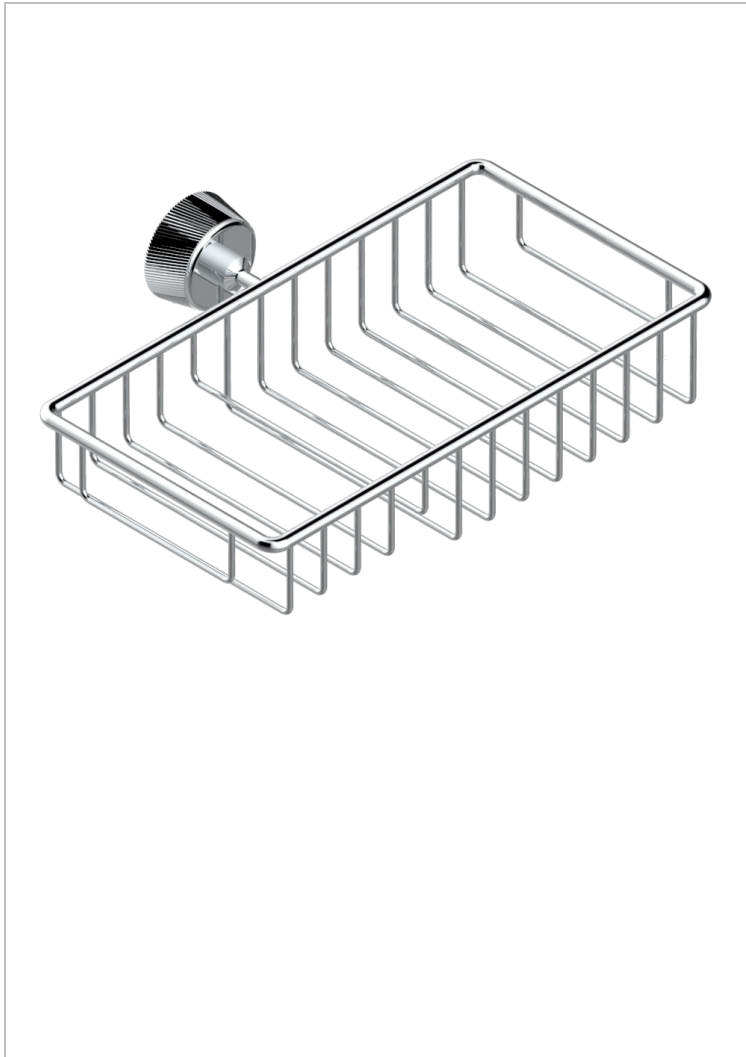

CORVAIR HOWLITE WITH LEVER HANDLES

U8G-2620

Soap and sponge holder, wall mounted

THG[®]
PARIS

CHARACTERISTIC

- Corvoir Howlite with lever handles
- Soap and sponge holder, wall mounted

AVAILABLE FINITIONS

Black ceram - D30
Blush PVD - H62
Brass color PVD - H49
Brown bronze color PVD - F33
Chrome polished - A02
Gold color PVD - H52

Gold mat - F07
Gold polished - F01
Graphite PVD - H64
Light coated bronze - D01
Matt Umber PVD - H67
Matt blush PVD - H60

Matt brass color PVD - H50
Matt brown bronze color PVD - F34
Matt chrome (American satin) - C02
Matt gold color PVD - H53
Matt graphite PVD - H65
Matt nickel (American satin) - C01

Matt nickel color PVD - H56
Nickel color PVD - H55
Nickel polished - B01
Soft gold - F30
Soft matt gold - F31
Umber PVD - H66