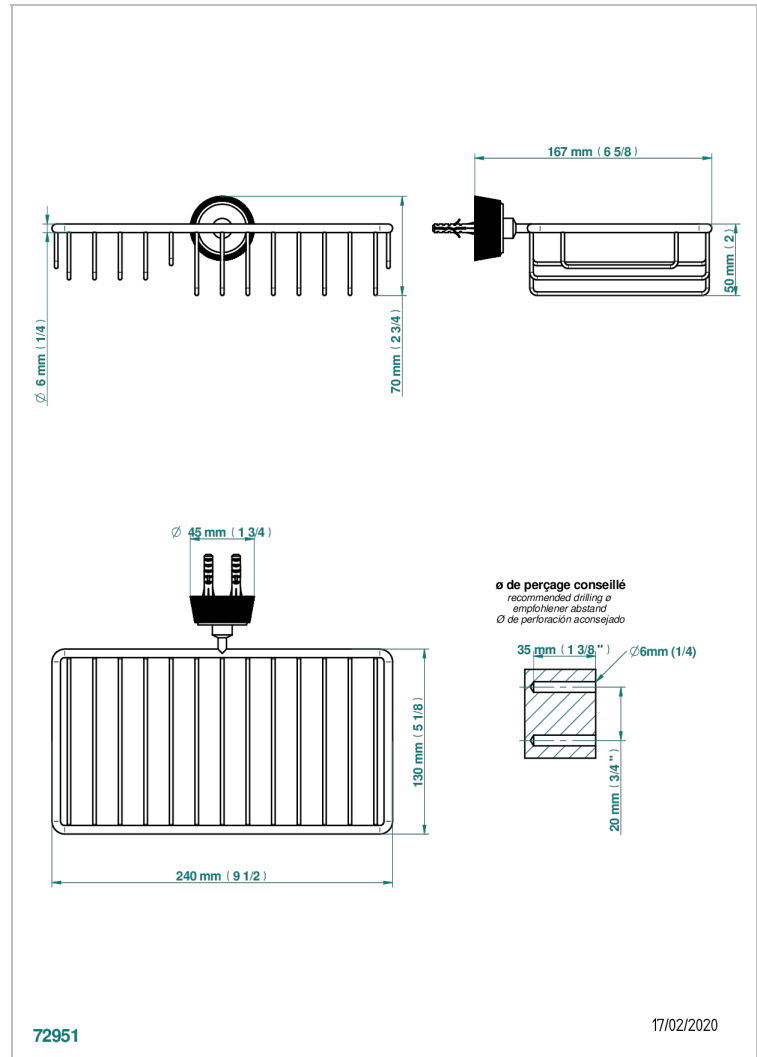

CORVAIR HOWLITE WITH LEVER HANDLES

U8G-2620

Soap and sponge holder, wall mounted

THG[®]
PARIS

CHARACTERISTIC

- Corvoir Howlite with lever handles
- Soap and sponge holder, wall mounted

AVAILABLE FINITIONS

Black ceram - D30
Blush PVD - H62
Brass color PVD - H49
Brown bronze color PVD - F33
Chrome polished - A02
Gold color PVD - H52