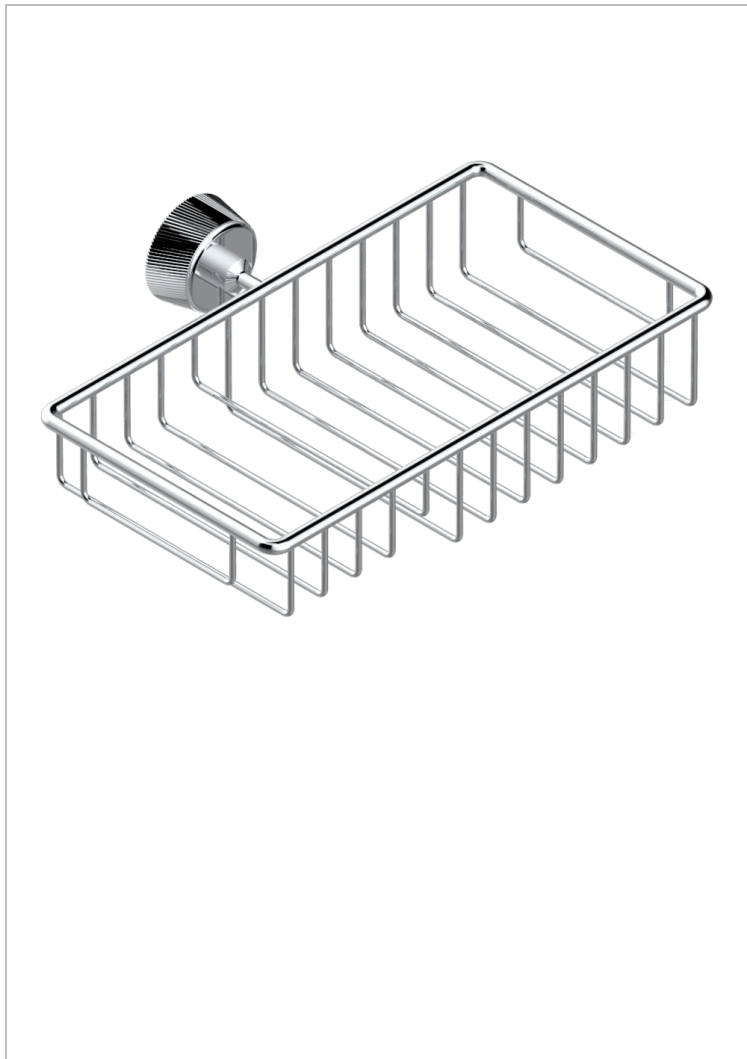

CORVAIR HOWLITE WITH LEVER

U8G-2620

Combined soap and sponge holder with flange, 240 x 130 mm

THG[®]
PARIS

CHARACTERISTIC

- Corvaire Howlite with lever
- Combined soap and sponge holder with flange, 240 x 130 mm

AVAILABLE FINITIONS

Black ceram - D30
Blush PVD - H62
Brass color PVD - H49
Brown bronze color PVD - F33
Gold color PVD - H52
Graphite PVD - H64

Lacquered light bronze - D01
Matt Umber PVD - H67
Matt blush PVD - H60
Matt brass color PVD - H50
Matt brown bronze color PVD - F34
Matt chrome - C02