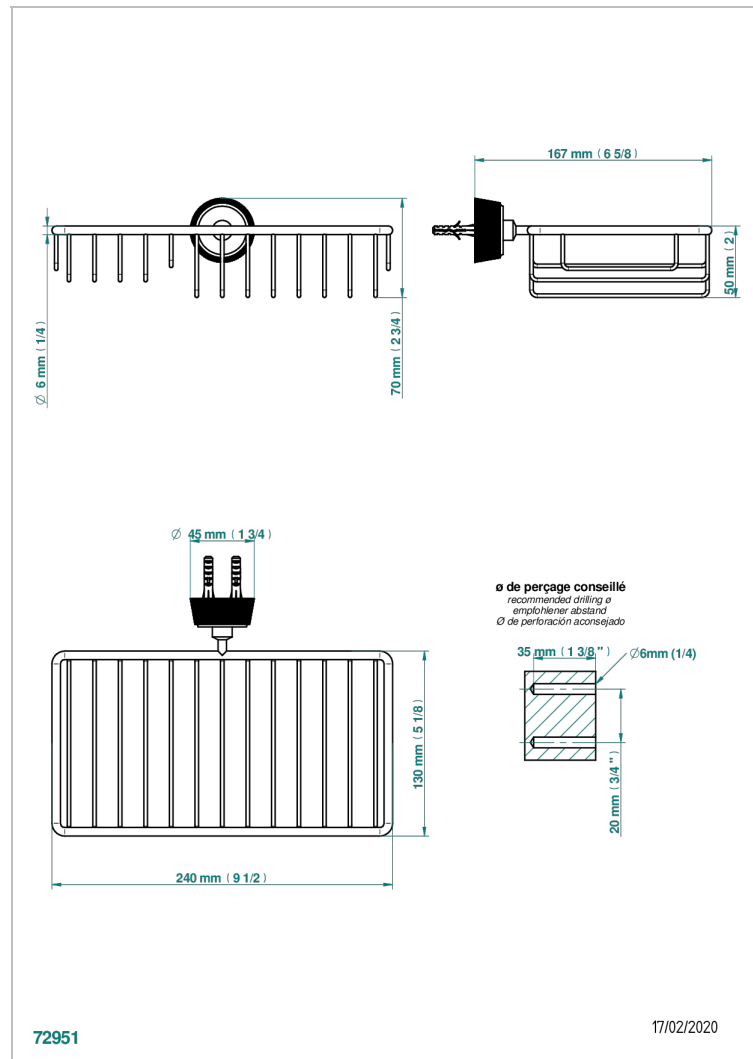

CORVAIR HOWLITE WITH LEVER

U8G-2620

Combined soap and sponge holder with flange, 240 x 130 mm

THG[®]
PARIS

CHARACTERISTIC

- Corvaire Howlite with lever
- Combined soap and sponge holder with flange, 240 x 130 mm