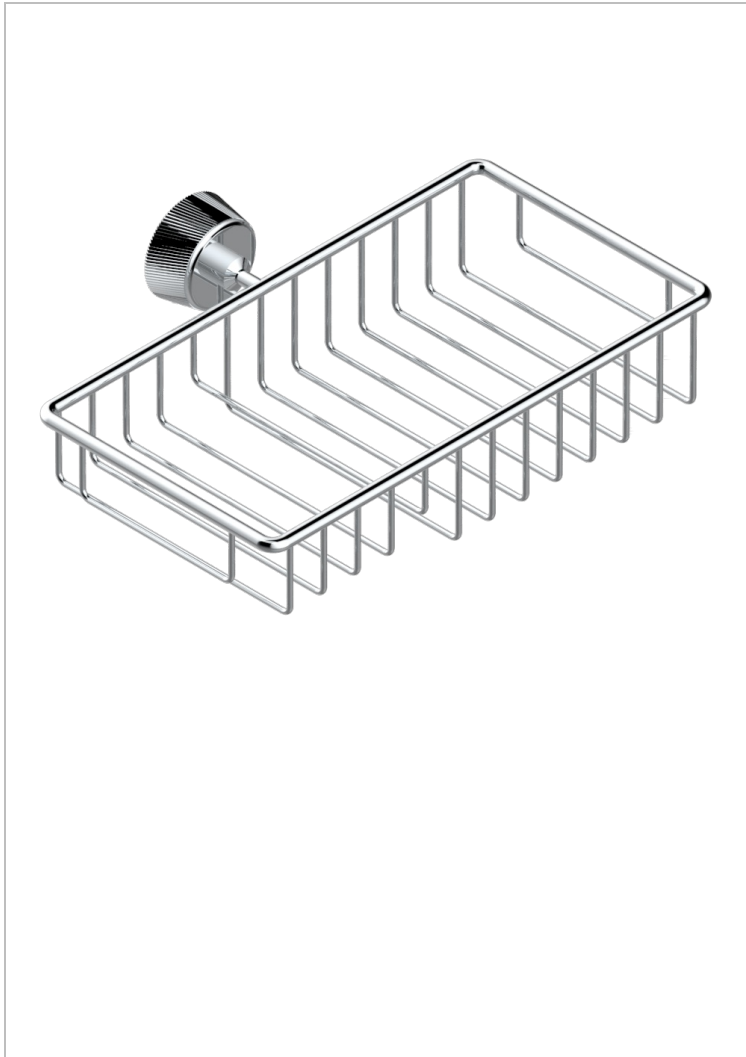

CORVAIR HOWLITE

U8F-2620

Soap and sponge holder, wall mounted

THG[®]
PARIS

CHARACTERISTIC

- Corvoir Howlite
- Soap and sponge holder, wall mounted

AVAILABLE FINITIONS

Black ceram - D30
Blush PVD - H62
Brass color PVD - H49
Brown bronze color PVD - F33
Chrome polished - A02
Gold color PVD - H52

Gold mat - F07
Gold polished - F01
Graphite PVD - H64
Light coated bronze - D01
Matt Umber PVD - H67
Matt blush PVD - H60

Matt brass color PVD - H50
Matt brown bronze color PVD - F34
Matt chrome (American satin) - C02
Matt gold color PVD - H53
Matt graphite PVD - H65
Matt nickel (American satin) - C01

Matt nickel color PVD - H56
Nickel color PVD - H55
Nickel polished - B01
Soft gold - F30
Soft matt gold - F31
Umber PVD - H66