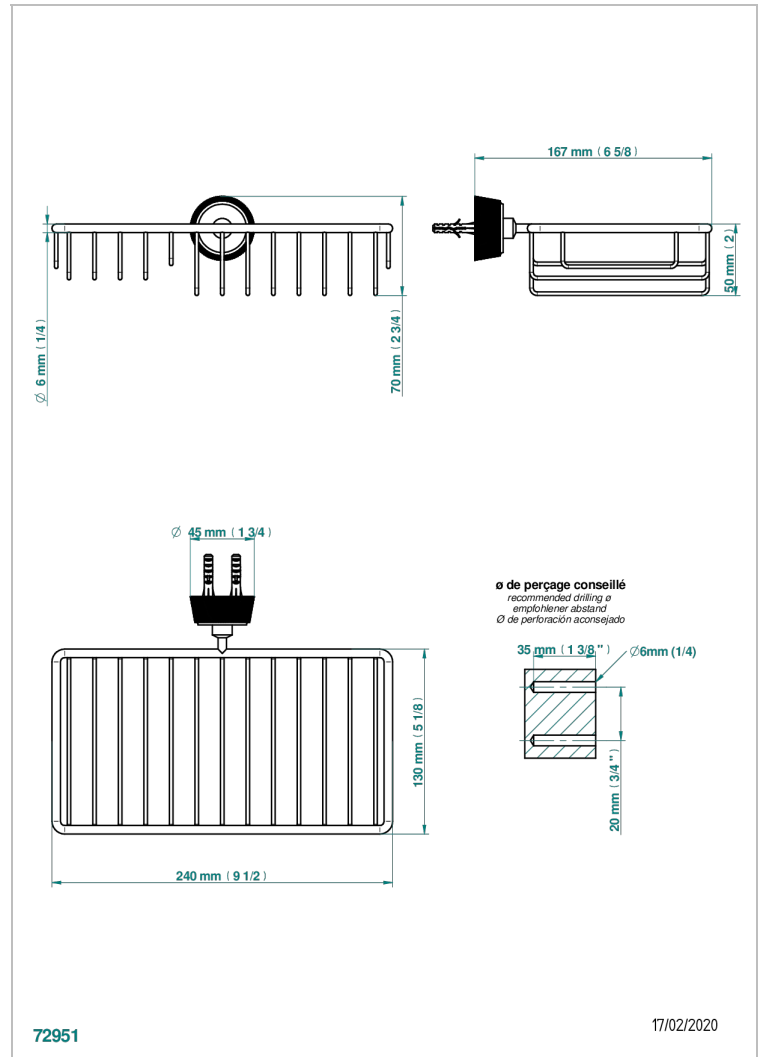

CORVAIR HOWLITE

U8F-2620

Soap and sponge holder, wall mounted

THG[®]
PARIS

CHARACTERISTIC

- Corvoir Howlite
- Soap and sponge holder, wall mounted

AVAILABLE FINITIONS

Black ceram - D30
Blush PVD - H62
Brass color PVD - H49
Brown bronze color PVD - F33
Chrome polished - A02
Gold color PVD - H52