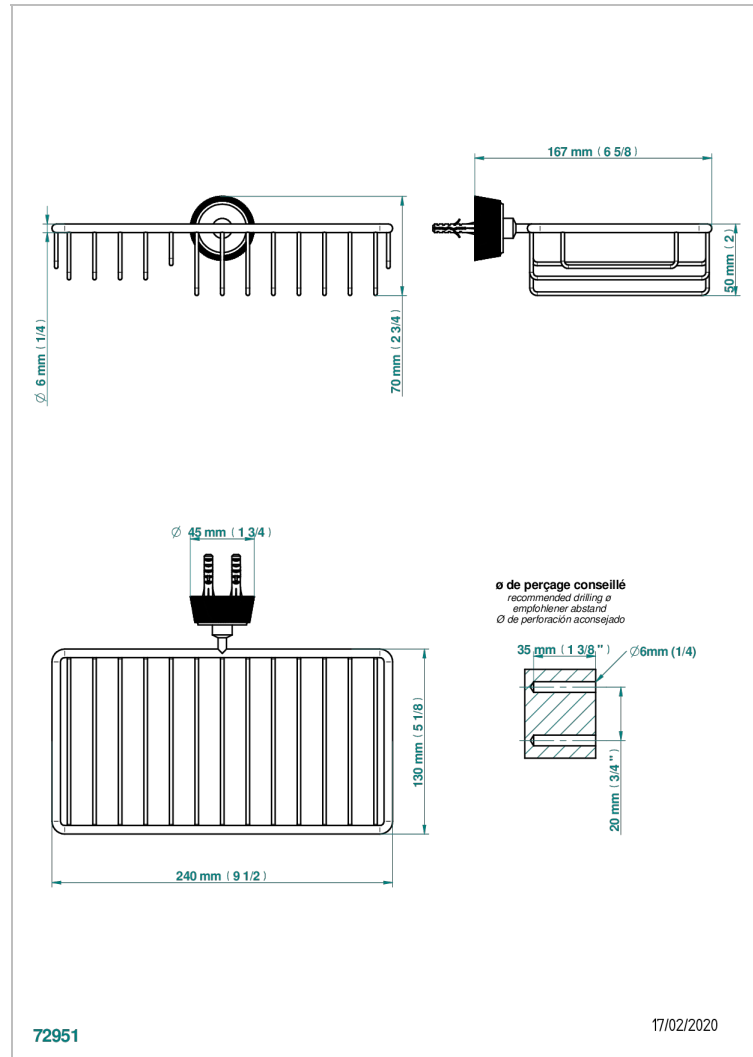

# CORVAIR WITH LEVER HANDLES

U8E-2620

Soap and sponge holder, wall mounted

THG<sup>®</sup>  
PARIS

## CHARACTERISTIC

- Corvaire with lever handles
- Soap and sponge holder, wall mounted