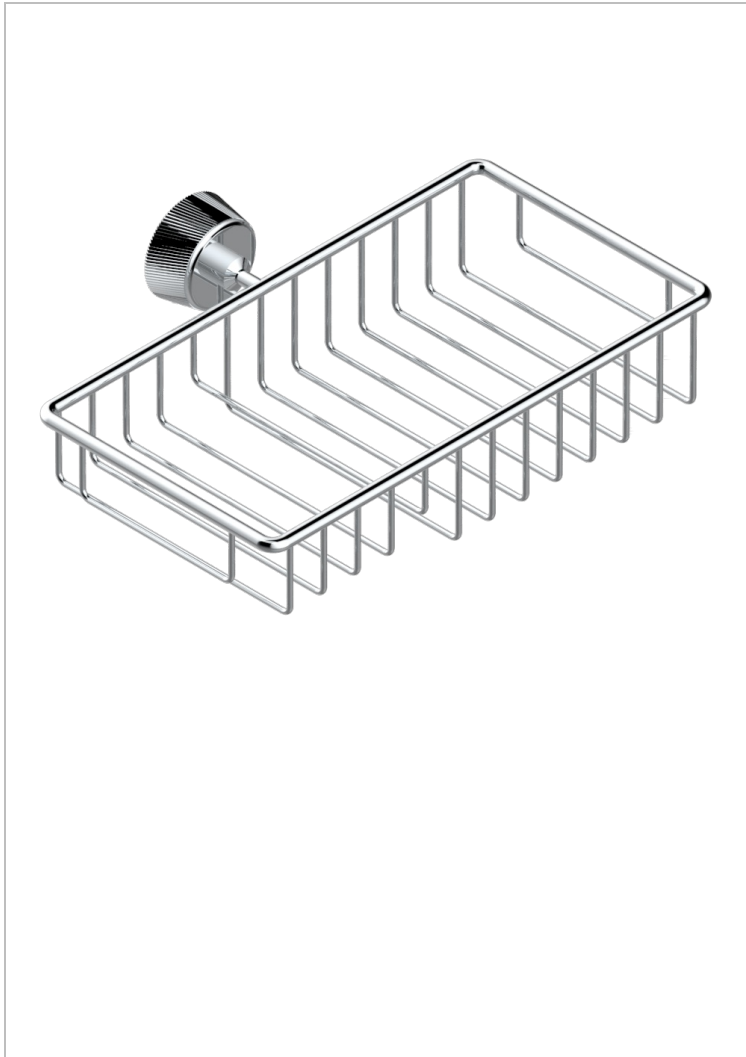

# CORVAIR WITH LEVER HANDLES

U8E-2620

Soap and sponge holder, wall mounted

THG<sup>®</sup>  
PARIS

## CHARACTERISTIC

- Corvaire with lever handles
- Soap and sponge holder, wall mounted