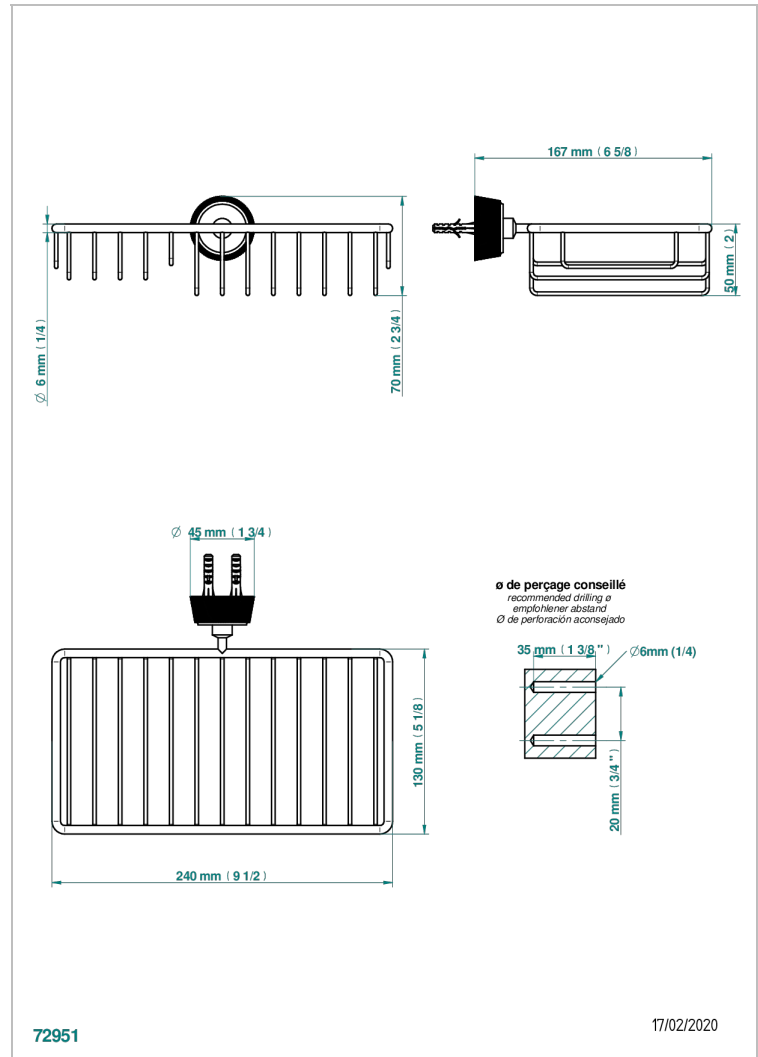

CORVAIR WITH LEVER

U8E-2620

Combined soap and sponge holder with flange, 240 x 130 mm

THG[®]
PARIS

CHARACTERISTIC

- Corvaire with lever
- Combined soap and sponge holder with flange, 240 x 130 mm

AVAILABLE FINITIONS