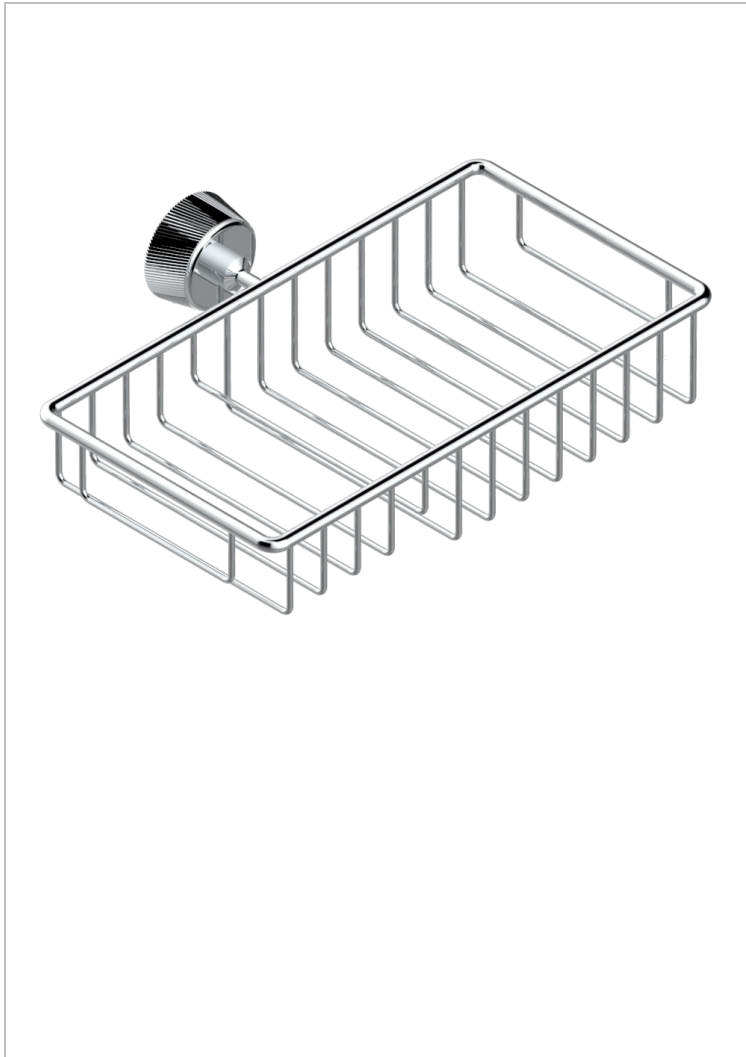

CORVAIR WITH LEVER

U8E-2620

Combined soap and sponge holder with flange, 240 x 130 mm

THG[®]
PARIS

CHARACTERISTIC

- Corvaire with lever
- Combined soap and sponge holder with flange, 240 x 130 mm

AVAILABLE FINITIONS

Black ceram - D30
Blush PVD - H62
Brass color PVD - H49
Brown bronze color PVD - F33
Gold color PVD - H52
Graphite PVD - H64

Lacquered light bronze - D01
Matt Umber PVD - H67
Matt blush PVD - H60
Matt brass color PVD - H50
Matt brown bronze color PVD - F34
Matt chrome - C02