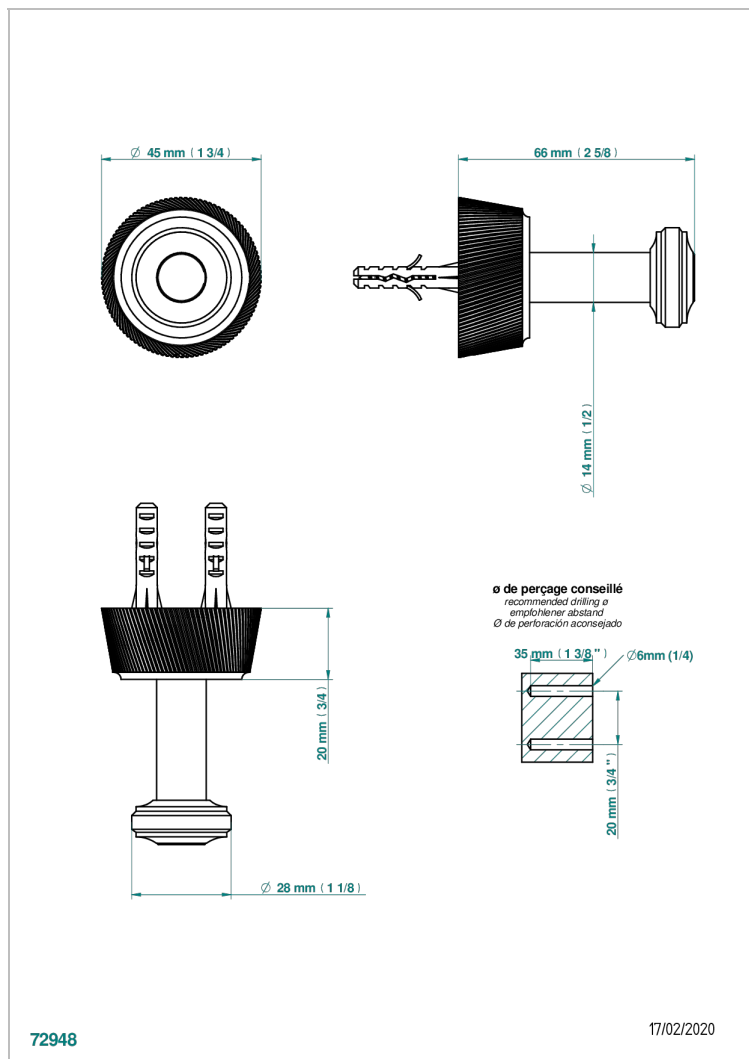

CORVAIR FIOR DI BOSCO WITH LEVER HANDLES

U8L-517

Robe hook

72948

17/02/2020

CHARACTERISTIC

- Corvoir Fior di Bosco with lever handles
- Robe hook

AVAILABLE FINITIONS

Black ceram - D30
Blush PVD - H62
Brass color PVD - H49
Brown bronze color PVD - F33
Chrome polished - A02
Gold color PVD - H52

Gold mat - F07
Gold polished - F01
Graphite PVD - H64
Light coated bronze - D01
Matt Umber PVD - H67
Matt blush PVD - H60