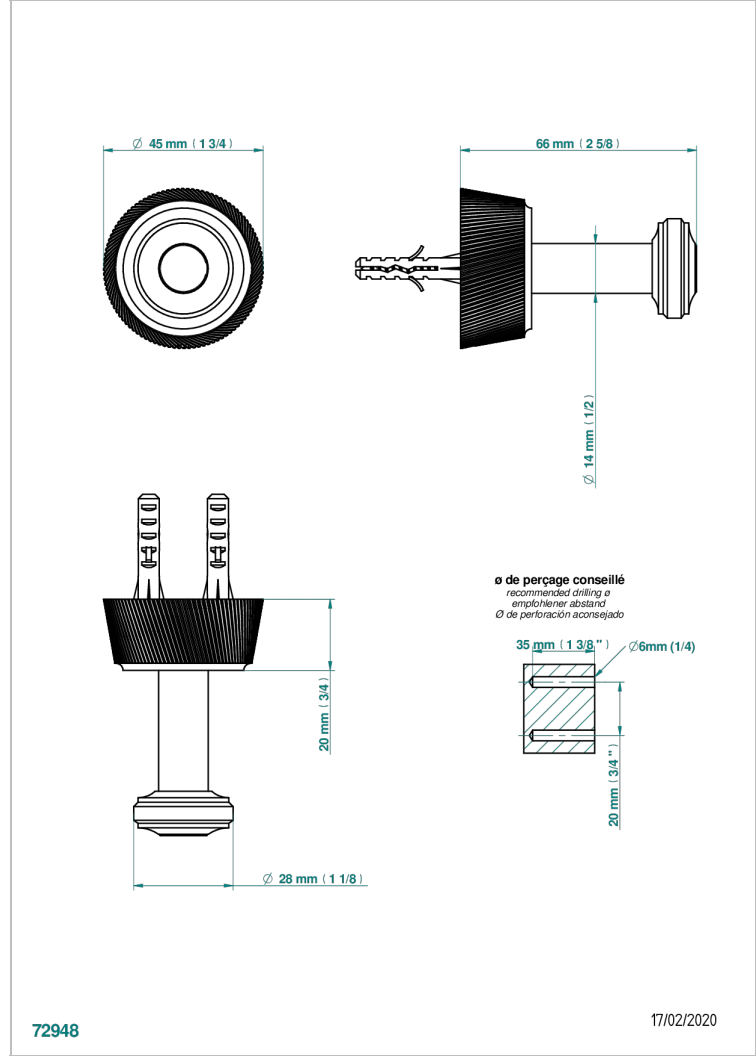

CORVAIR FIOR DI BOSCO WITH LEVER

U8L-517

Single robe hook

THG[®]
PARIS

72948

17/02/2020

CHARACTERISTIC

- Corvoir Fior di Bosco with lever
- Single robe hook