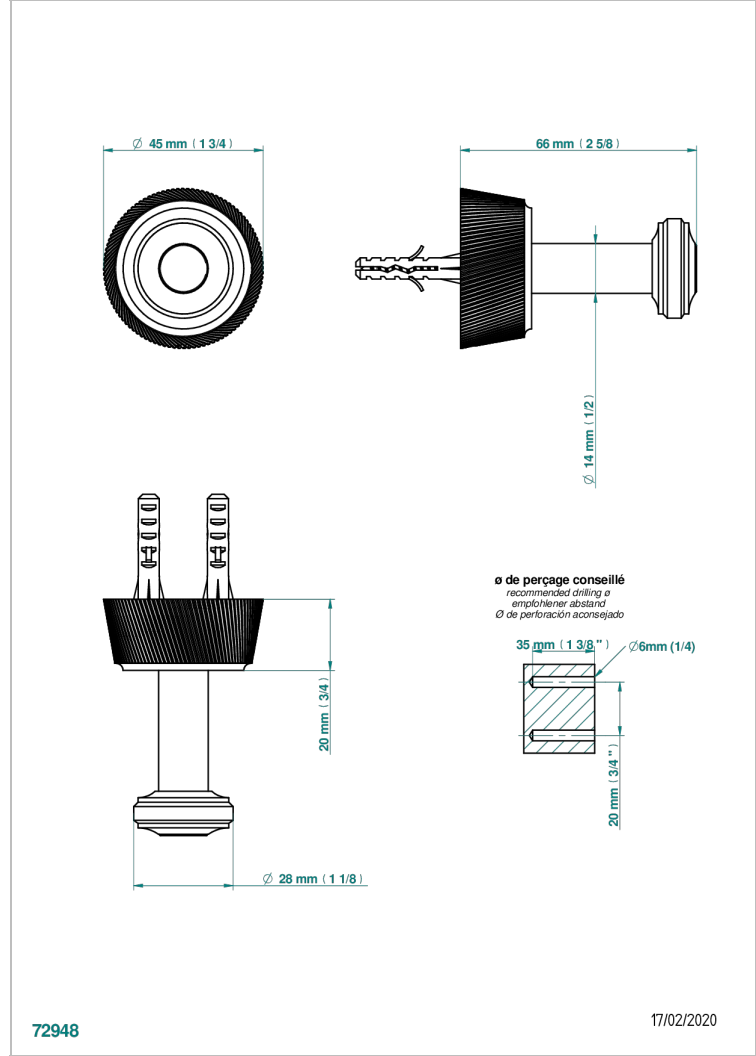

# CORVAIR FIOR DI BOSCO WITH LEVER

U8L-517

Single robe hook

THG<sup>®</sup>  
PARIS

72948

17/02/2020

## CHARACTERISTIC

- Corvoir Fior di Bosco with lever
- Single robe hook