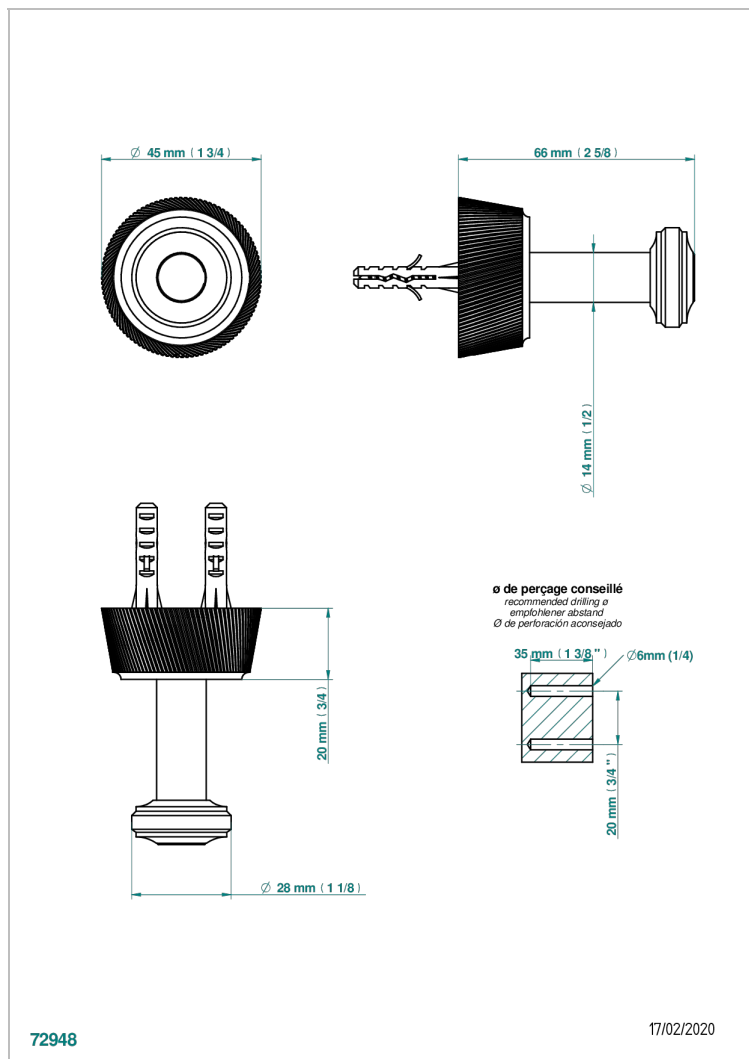

CORVAIR PORTORO WITH LEVER

U8J-517

Single robe hook

THG[®]
PARIS

72948

17/02/2020

CHARACTERISTIC

- Corvaair Portoro with lever
- Single robe hook

AVAILABLE FINITIONS

Black ceram - D30
Blush PVD - H62
Brass color PVD - H49
Brown bronze color PVD - F33
Gold color PVD - H52
Graphite PVD - H64

Lacquered light bronze - D01
Matt Umber PVD - H67
Matt blush PVD - H60
Matt brass color PVD - H50
Matt brown bronze color PVD - F34
Matt chrome - C02