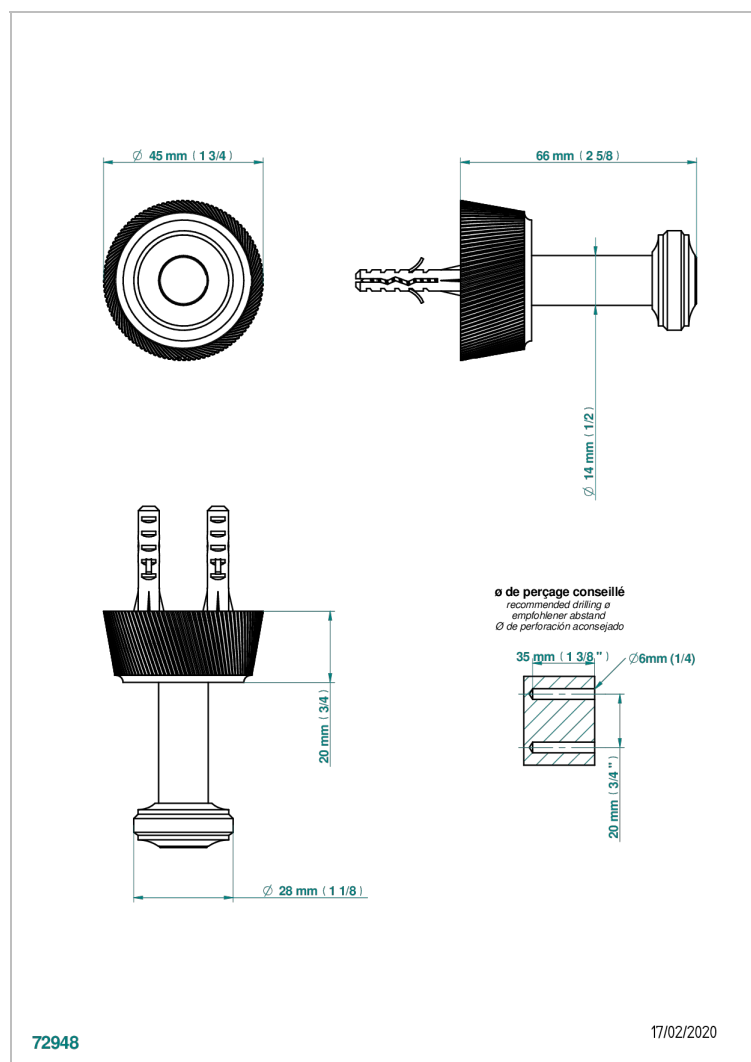

CORVAIR PORTORO WITH LEVER

U8J-517

Single robe hook

THG[®]
PARIS

72948

17/02/2020

CHARACTERISTIC

- Corvaair Portoro with lever
- Single robe hook

AVAILABLE FINITIONS

Black ceram - D30
Blush PVD - H62
Brass color PVD - H49
Brown bronze color PVD - F33
Gold color PVD - H52
Graphite PVD - H64

Lacquered light bronze - D01
Matt Umber PVD - H67
Matt blush PVD - H60
Matt brass color PVD - H50
Matt brown bronze color PVD - F34
Matt chrome - C02