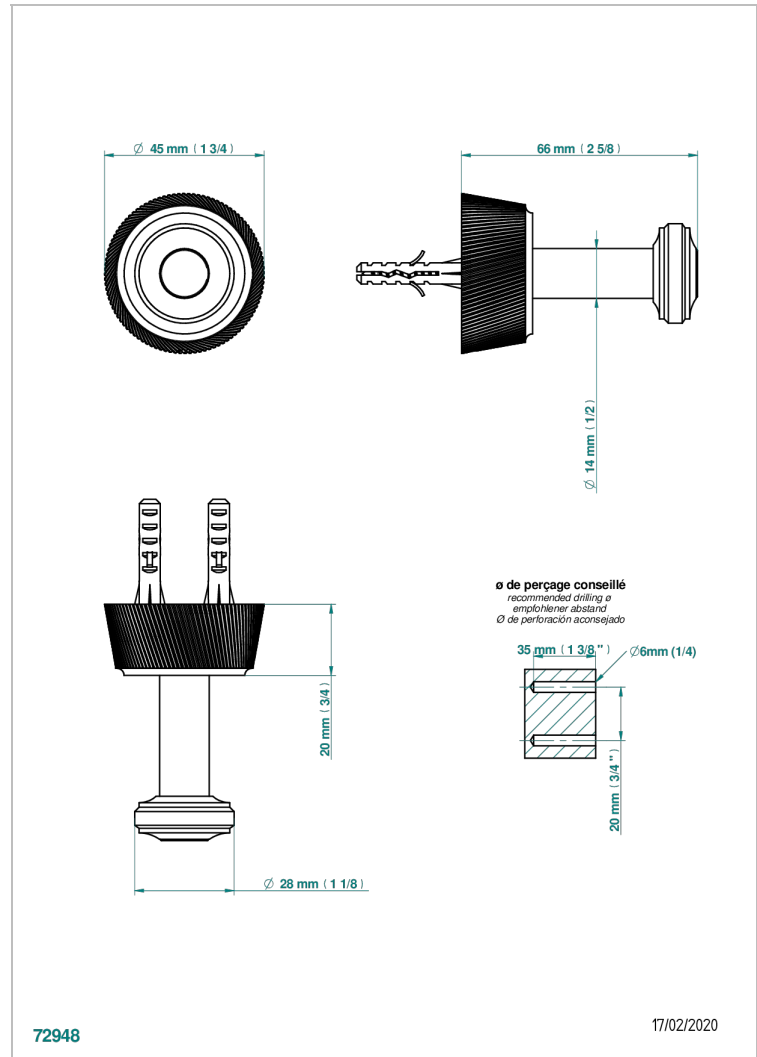

CORVAIR PORTORO WITH LEVER

U8J-517

Single robe hook

THG[®]
PARIS

72948

17/02/2020

CHARACTERISTIC

- Corvoir Portoro with lever
- Single robe hook

AVAILABLE FINITIONS

Black ceram - D30
Blush PVD - H62
Brass color PVD - H49
Brown bronze color PVD - F33
Gold color PVD - H52
Graphite PVD - H64

Lacquered light bronze - D01
Matt Umber PVD - H67
Matt blush PVD - H60
Matt brass color PVD - H50
Matt brown bronze color PVD - F34
Matt chrome - C02