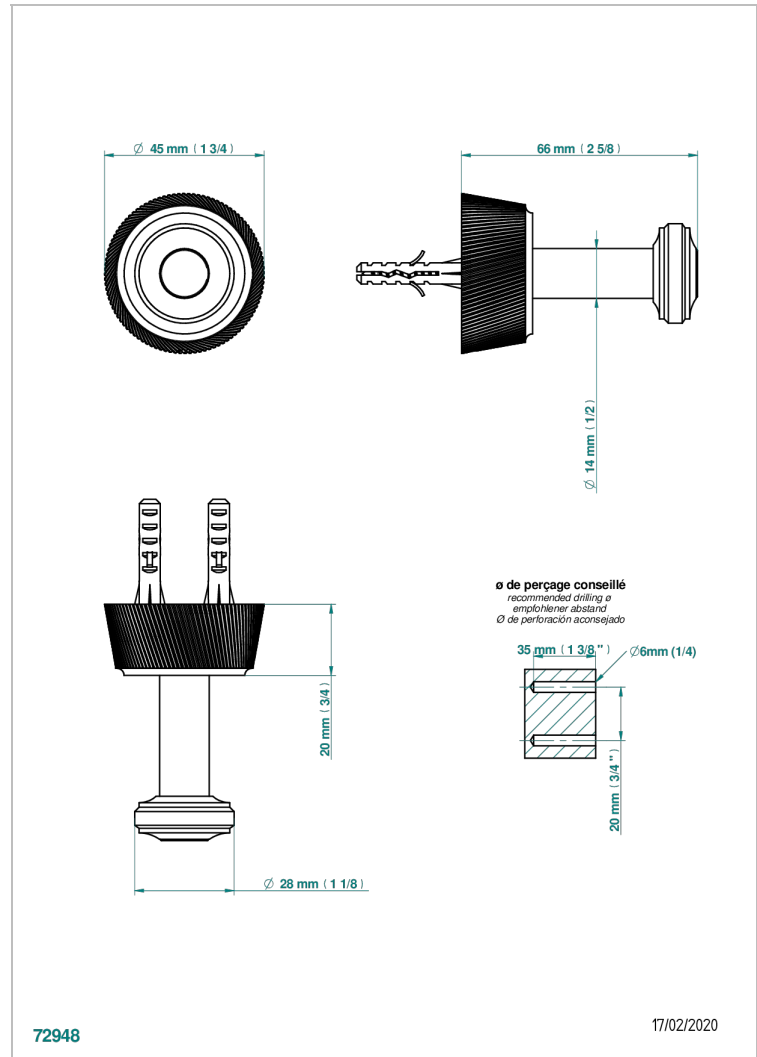

# CORVAIR PORTORO

U8H-517

Single robe hook

THG<sup>®</sup>  
PARIS

72948

17/02/2020

## CHARACTERISTIC

- Corvaair Portoro
- Single robe hook