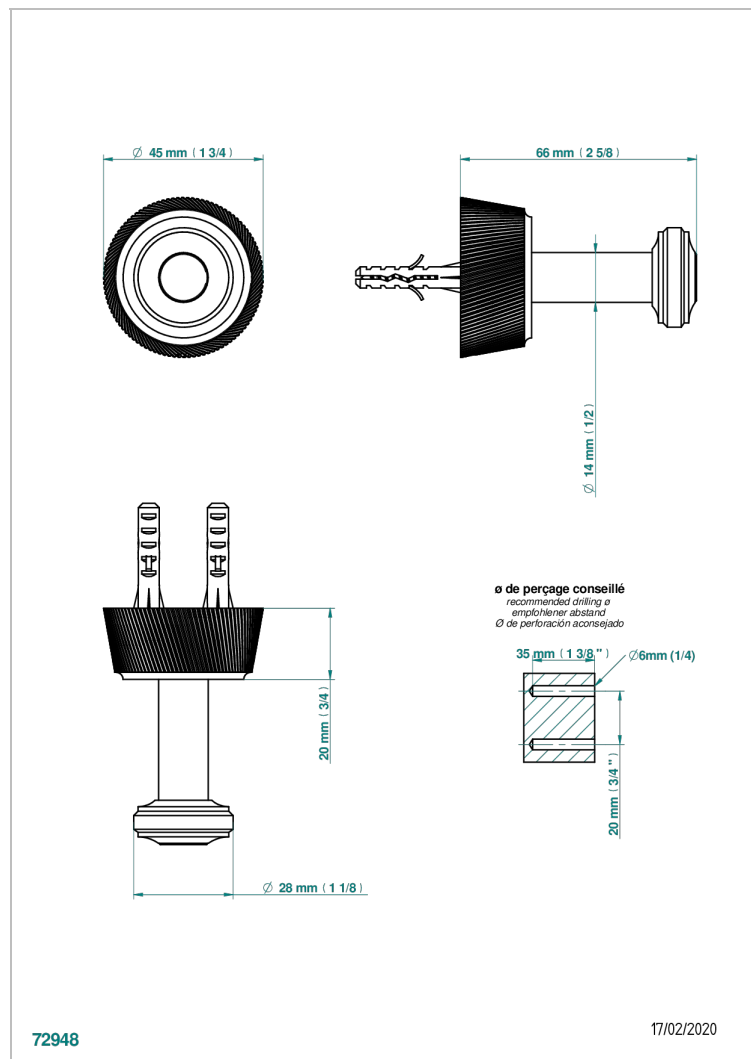

# CORVAIR PORTORO

U8H-517

Single robe hook

THG<sup>®</sup>  
PARIS

72948

17/02/2020

## CHARACTERISTIC

- Corvaair Portoro
- Single robe hook