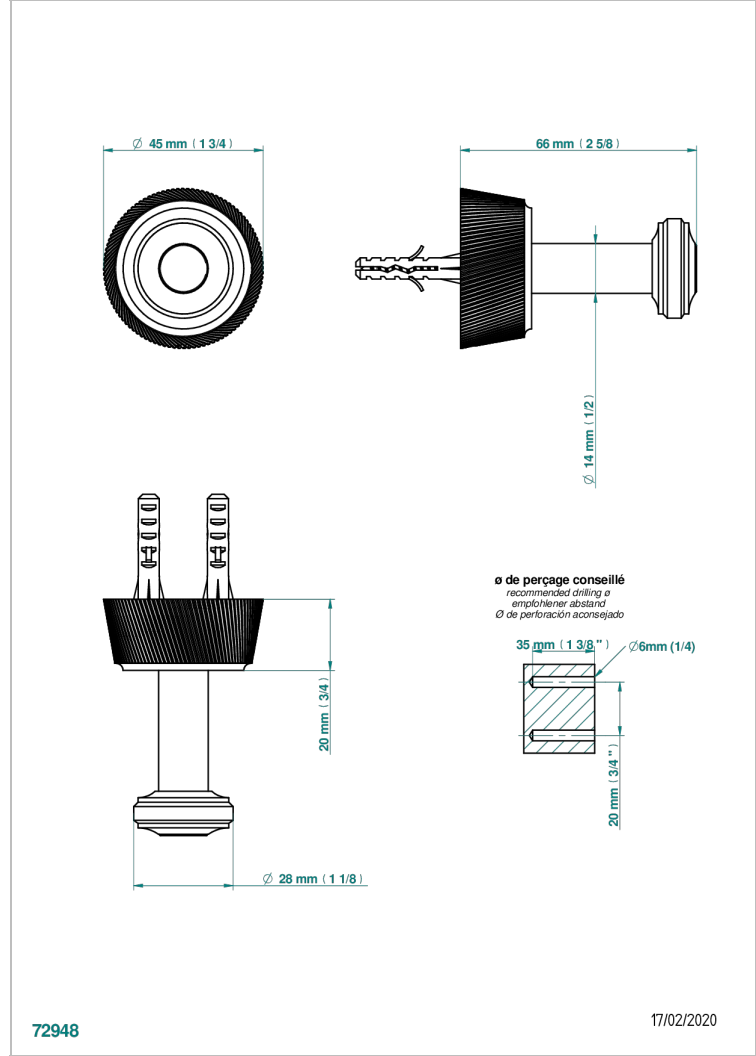

CORVAIR HOWLITE WITH LEVER HANDLES

U8G-517

Robe hook

CHARACTERISTIC

- Corvoir Howlite with lever handles
- Robe hook

AVAILABLE FINITIONS

Black ceram - D30
Blush PVD - H62
Brass color PVD - H49
Brown bronze color PVD - F33
Chrome polished - A02
Gold color PVD - H52