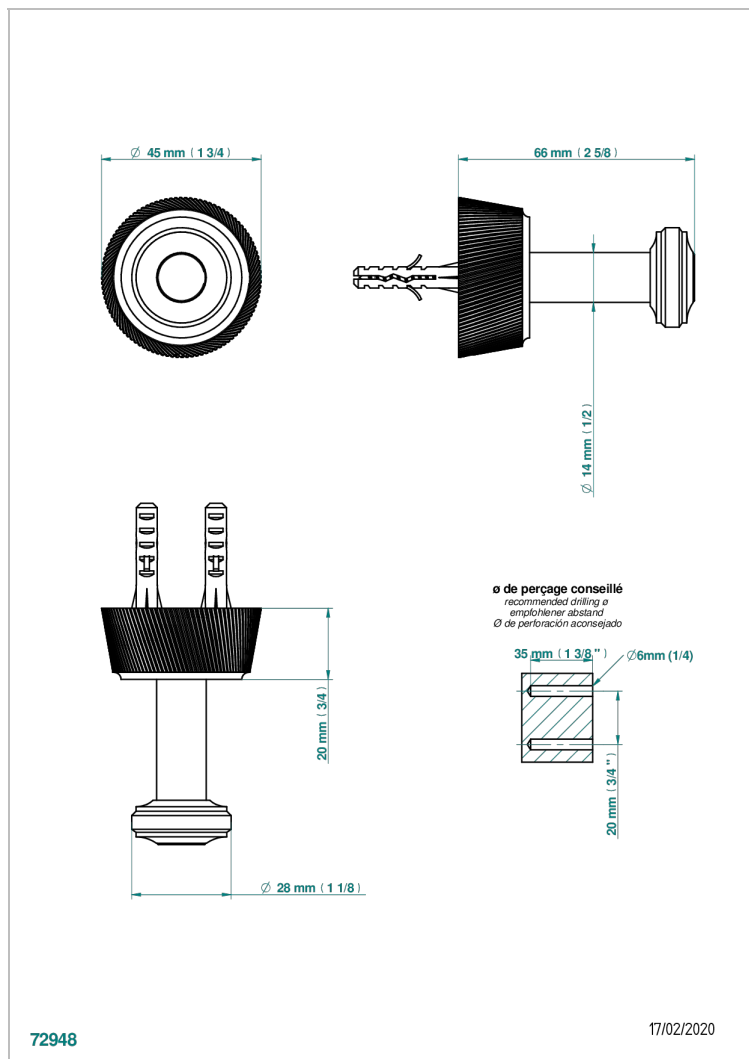

CORVAIR HOWLITE WITH LEVER

U8G-517

Single robe hook

THG[®]
PARIS

72948

17/02/2020

CHARACTERISTIC

- Corvoir Howlite with lever
- Single robe hook

AVAILABLE FINITIONS

Black ceram - D30
Blush PVD - H62
Brass color PVD - H49
Brown bronze color PVD - F33
Gold color PVD - H52
Graphite PVD - H64

Lacquered light bronze - D01
Matt Umber PVD - H67
Matt blush PVD - H60
Matt brass color PVD - H50
Matt brown bronze color PVD - F34
Matt chrome - C02