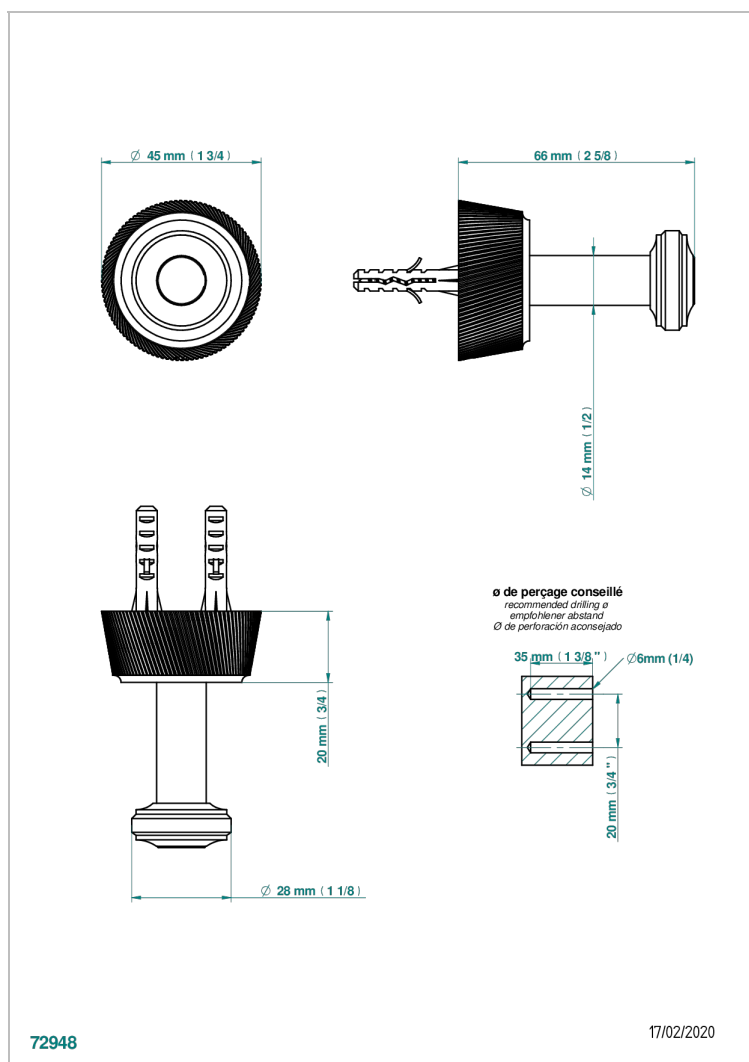

# CORVAIR HOWLITE WITH LEVER

U8G-517

Single robe hook

THG<sup>®</sup>  
PARIS

72948

17/02/2020

## CHARACTERISTIC

- Corvoir Howlite with lever
- Single robe hook