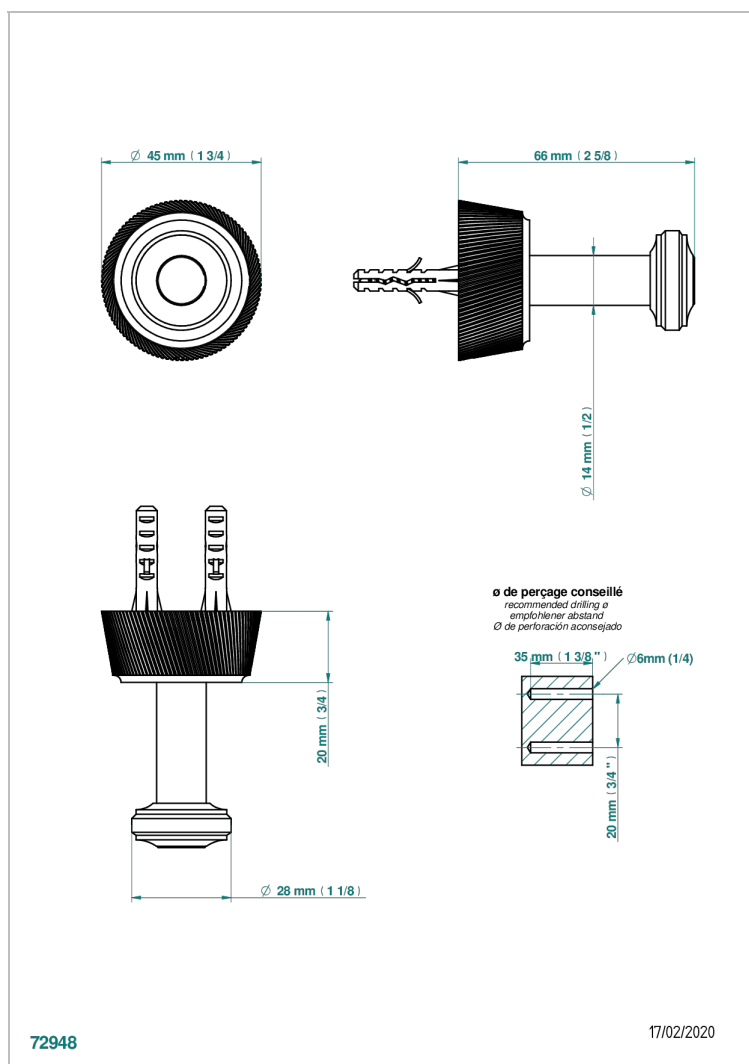

CORVAIR HOWLITE WITH LEVER

U8G-517

Single robe hook

THG[®]
PARIS

CHARACTERISTIC

- Corvaire Howlite with lever
- Single robe hook

AVAILABLE FINITIONS

Black ceram - D30
Blush PVD - H62
Brass color PVD - H49
Brown bronze color PVD - F33
Gold color PVD - H52
Graphite PVD - H64

Lacquered light bronze - D01
Matt Umber PVD - H67
Matt blush PVD - H60
Matt brass color PVD - H50
Matt brown bronze color PVD - F34
Matt chrome - C02

Matt gold - F07
Matt gold color PVD - H53
Matt graphite PVD - H65
Matt nickel (color finish) - C01
Matt nickel color PVD - H56
Nickel color PVD - H55

Polished chrome (color finish) - A02
Polished gold (color finish) - F01
Polished nickel - B01
Soft gold - F30
Soft matt gold - F31
Umber PVD - H66

72948

17/02/2020