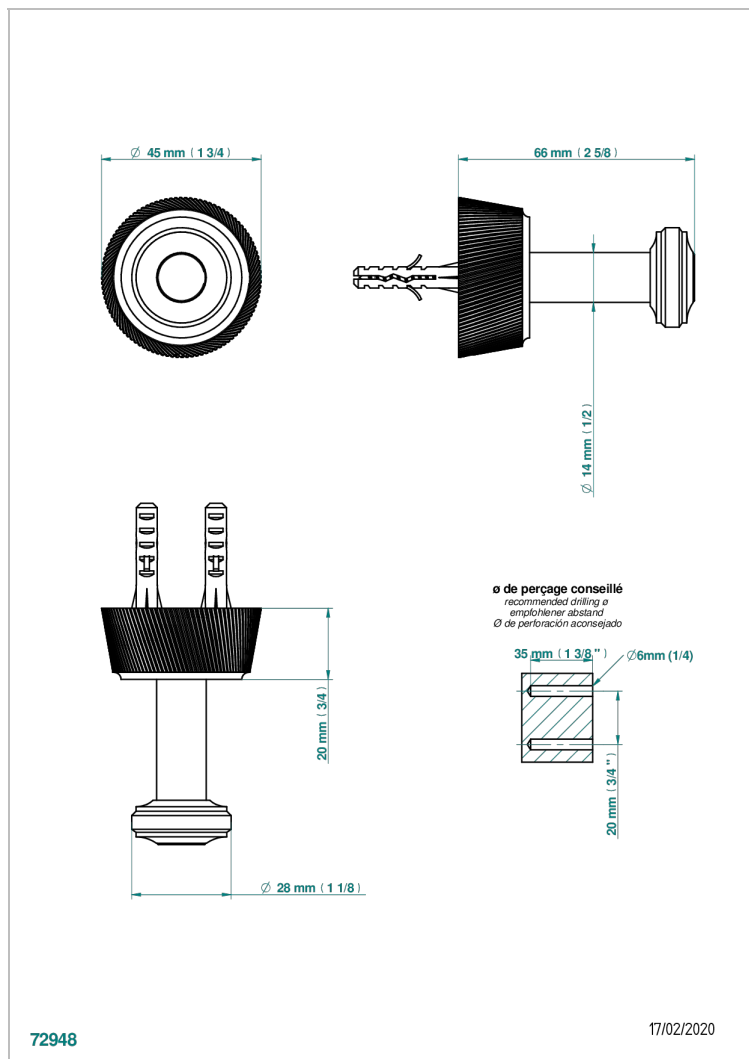

CORVAIR WITH LEVER HANDLES

U8E-517

Robe hook

72948

17/02/2020

CHARACTERISTIC

- Corvaire with lever handles
- Robe hook

AVAILABLE FINITIONS

Umber PVD - H66