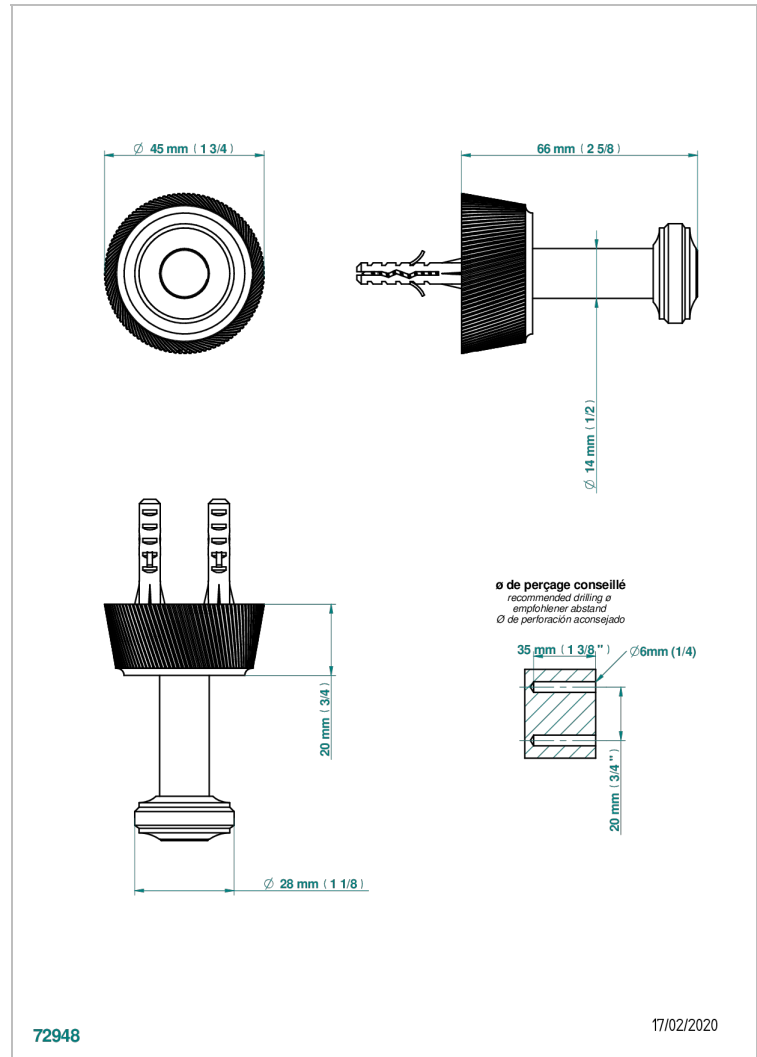

CORVAIR WITH LEVER

U8E-517

Single robe hook

THG[®]
PARIS

CHARACTERISTIC

- Corvaire with lever
- Single robe hook

AVAILABLE FINITIONS

Black ceram - D30
Blush PVD - H62
Brass color PVD - H49
Brown bronze color PVD - F33
Gold color PVD - H52
Graphite PVD - H64

Lacquered light bronze - D01
Matt Umber PVD - H67
Matt blush PVD - H60
Matt brass color PVD - H50
Matt brown bronze color PVD - F34
Matt chrome - C02

Matt gold - F07
Matt gold color PVD - H53
Matt graphite PVD - H65
Matt nickel (color finish) - C01
Matt nickel color PVD - H56
Nickel color PVD - H55