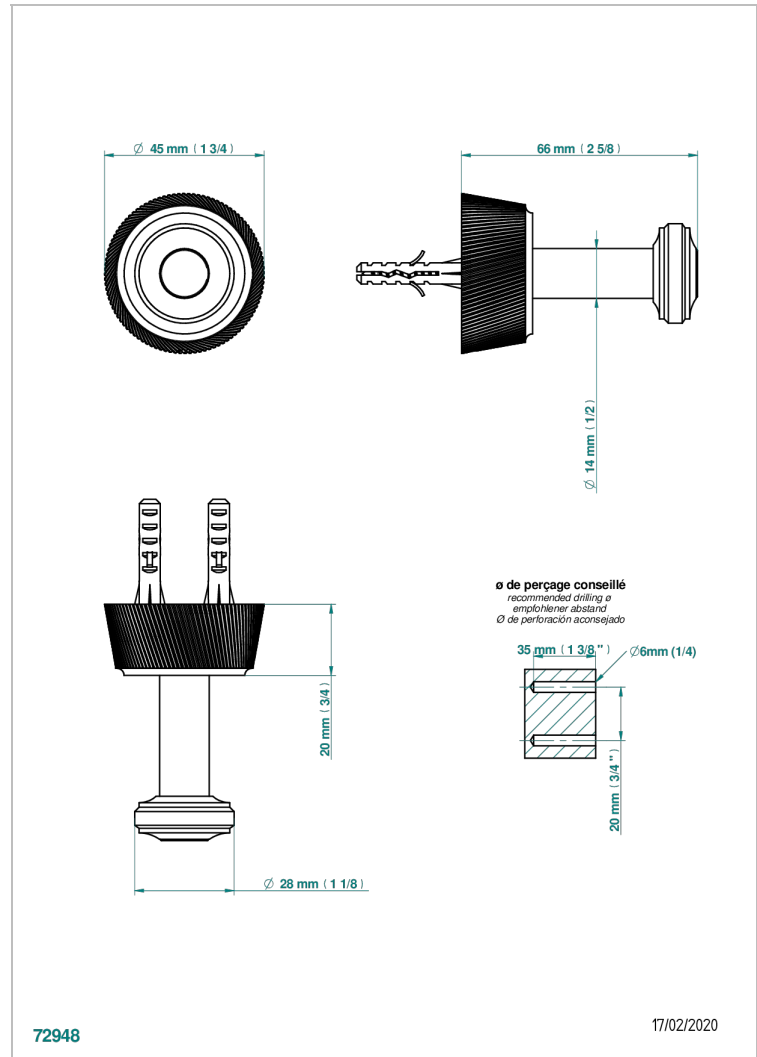

CORVAIR WITH LEVER

U8E-517

Single robe hook

THG[®]
PARIS

72948

17/02/2020

CHARACTERISTIC

- Corvaair with lever
- Single robe hook

AVAILABLE FINITIONS

Black ceram - D30
Blush PVD - H62
Brass color PVD - H49
Brown bronze color PVD - F33
Gold color PVD - H52
Graphite PVD - H64

Lacquered light bronze - D01
Matt Umber PVD - H67
Matt blush PVD - H60
Matt brass color PVD - H50
Matt brown bronze color PVD - F34
Matt chrome - C02