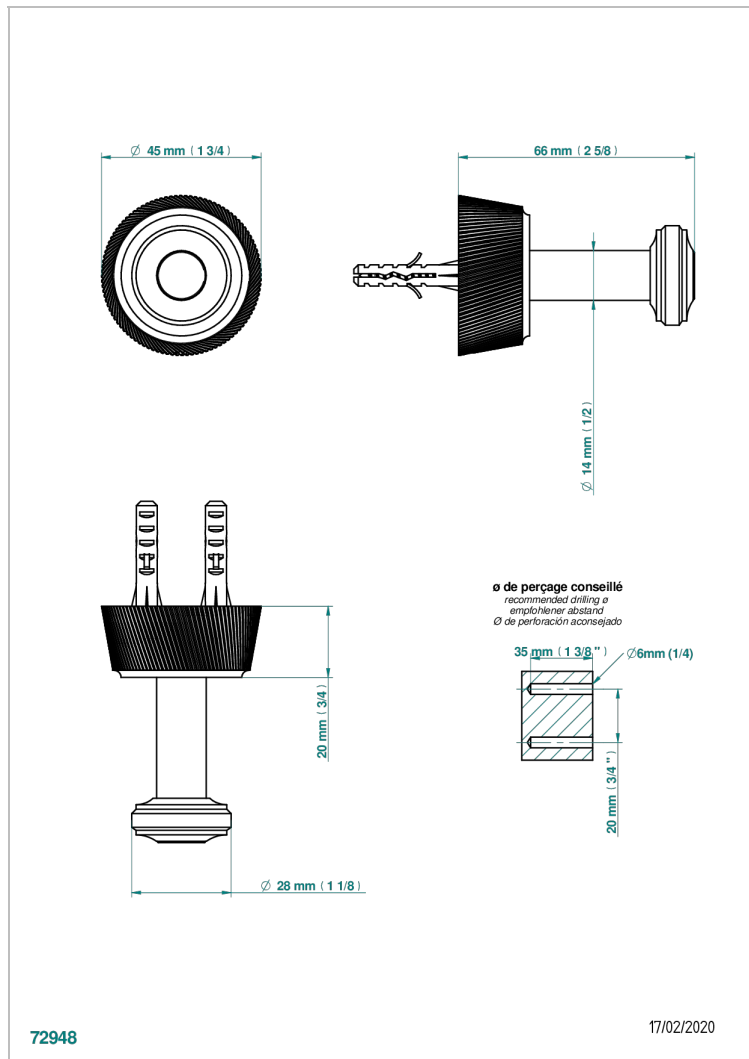

# CORVAIR WITH LEVER

U8E-517

浴衣钩

THG<sup>®</sup>  
PARIS

72948

17/02/2020

## 特色

- Corvoir with lever
- 浴衣钩