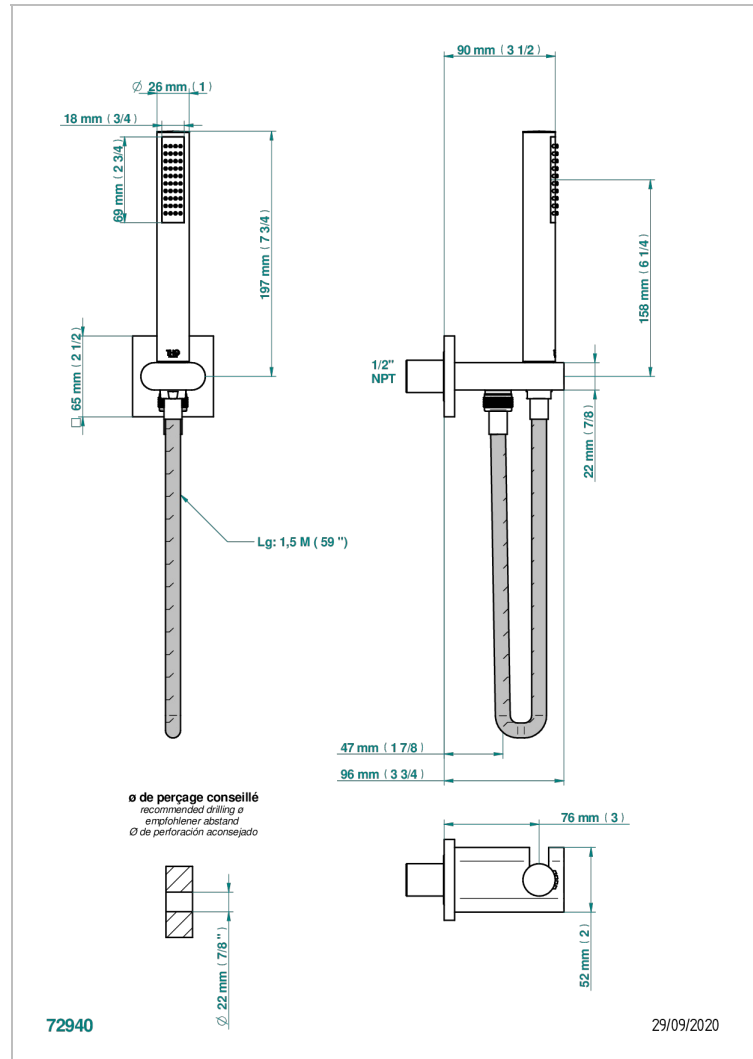

# ICON-X CARBON GOLD

U7S-54/US

Wall mounted handshower with integrated fixed hook

## CHARACTERISTIC

- Icon-x carbon gold
- Wall mounted handshower with integrated fixed hook