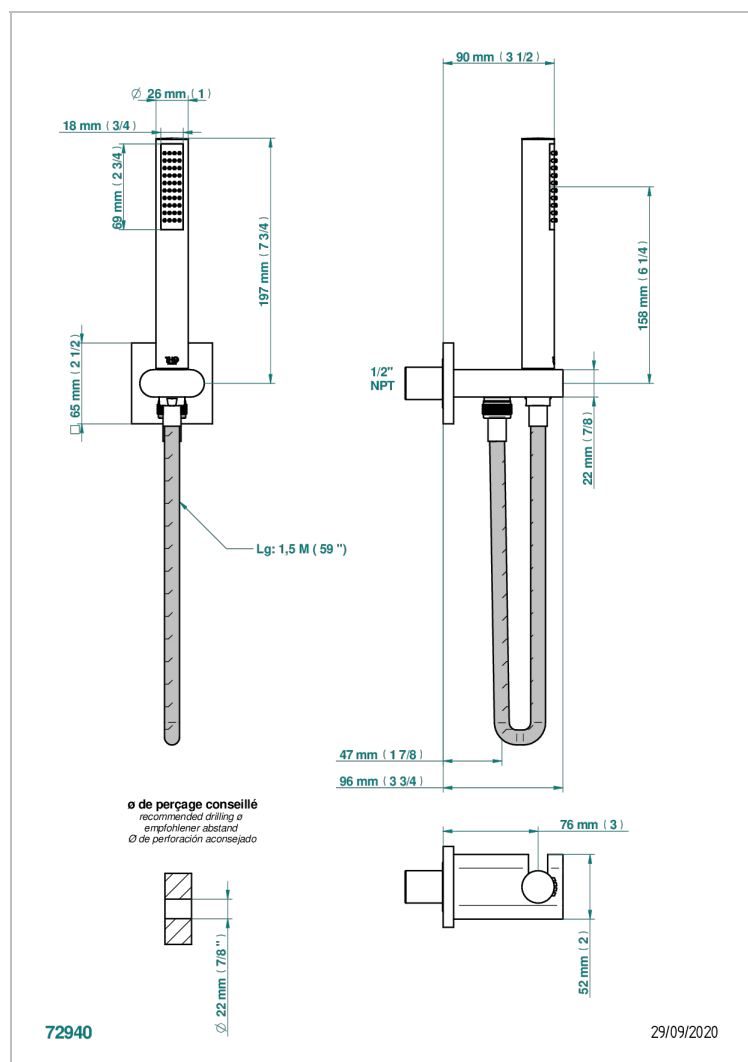

# ICON-X - TITANIUM WITH LEVER HANDLES

U7M-54/US

Wall mounted handshower with integrated fixed hook

## CHARACTERISTIC

- Icon-x - titanium with lever handles
- Wall mounted handshower with integrated fixed hook