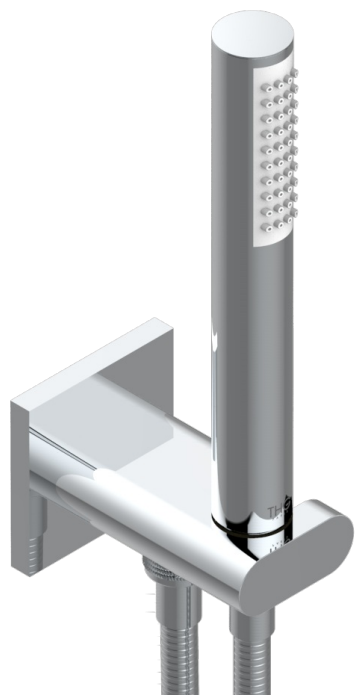

# ICON-X - TITANIUM WITH LEVER HANDLES

U7M-54/US

Wall mounted handshower with integrated fixed hook

## CHARACTERISTIC

- Icon-x - titanium with lever handles
- Wall mounted handshower with integrated fixed hook

## AVAILABLE FINITIONS

Black ceram - D30  
Blush PVD - H62  
Brass color PVD - H49  
Brown bronze color PVD - F33  
Chrome polished - A02  
Gold color PVD - H52

Gold mat - F07  
Gold polished - F01  
Graphite PVD - H64  
Matt Umber PVD - H67  
Matt blush PVD - H60  
Matt brass color PVD - H50