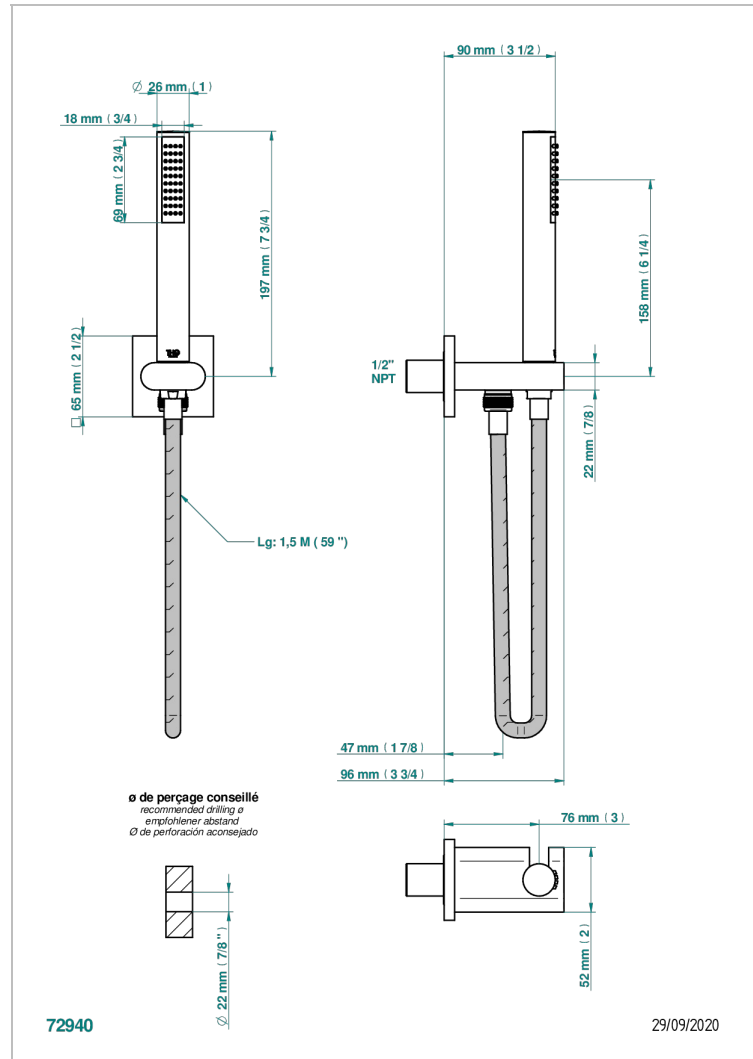

# ICON-X TITANIUM

U7L-54/US

Wall mounted handshower with integrated fixed hook

## CHARACTERISTIC

- Icon-x titanium
- Wall mounted handshower with integrated fixed hook