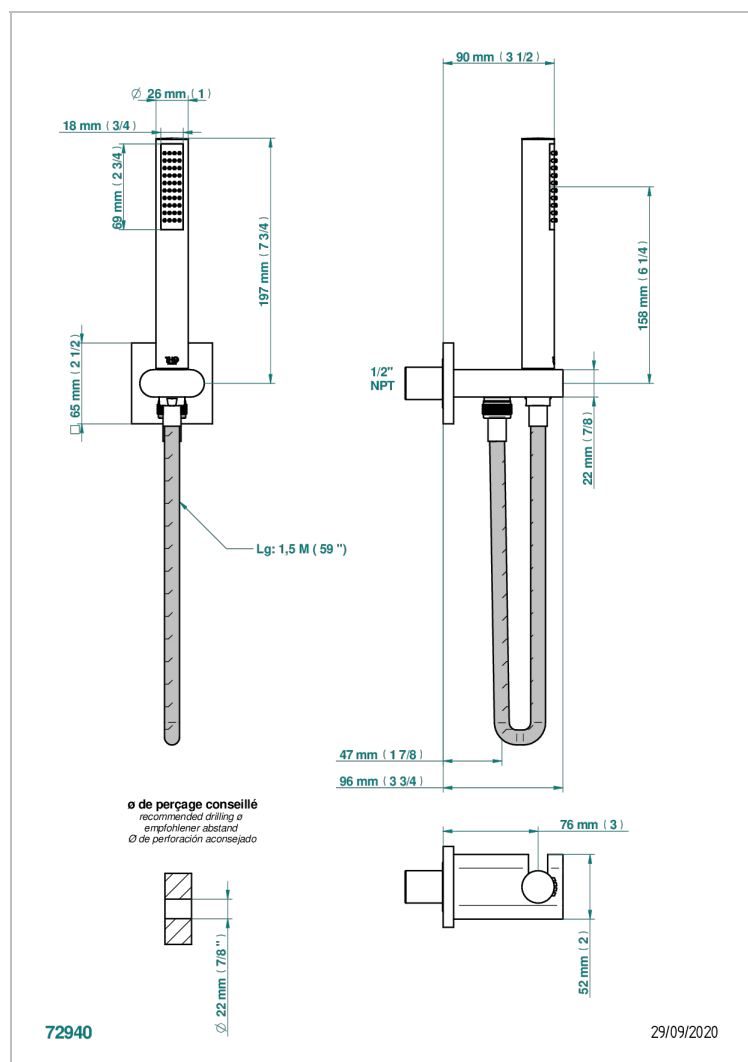

ICON-X METAL INLAYS WITH LEVER HANDLES

U7K-54/US

Wall mounted handshower with integrated fixed hook

CHARACTERISTIC

- Icon-x metal inlays with lever handles
- Wall mounted handshower with integrated fixed hook

Umber PVD - H66