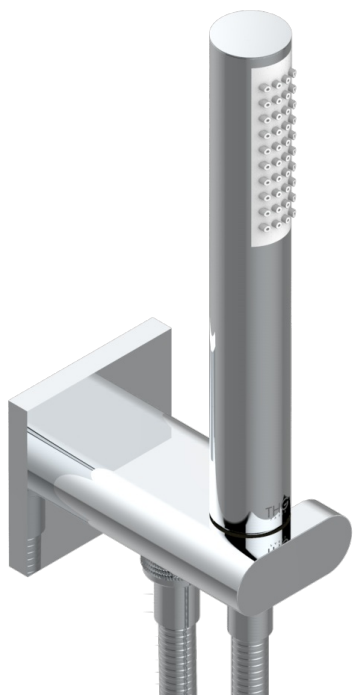

ICON-X METAL INLAYS WITH LEVER HANDLES

U7K-54/US

Wall mounted handshower with integrated fixed hook

CHARACTERISTIC

- Icon-x metal inlays with lever handles
- Wall mounted handshower with integrated fixed hook

AVAILABLE FINITIONS

Black ceram - D30
Blush PVD - H62
Brass color PVD - H49
Brown bronze color PVD - F33
Chrome polished - A02
Gold color PVD - H52

Gold mat - F07
Gold polished - F01
Graphite PVD - H64
Matt Umber PVD - H67
Matt blush PVD - H60
Matt brass color PVD - H50

Matt brown bronze color PVD - F34
Matt chrome (American satin) - C02
Matt gold color PVD - H53
Matt graphite PVD - H65
Matt nickel (American satin) - C01
Matt nickel color PVD - H56

Nickel antique / Sovereign - H28
Nickel color PVD - H55
Nickel polished - B01
Polished chrome with gold inlay - GA1
Soft gold - F30
Soft matt gold - F31

Umber PVD - H66