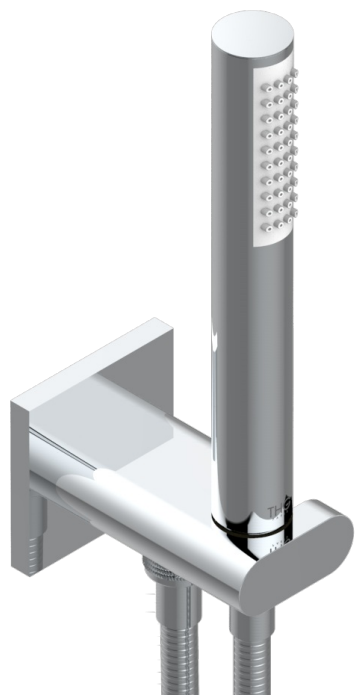

# ICON-X WITH LEVER HANDLES

U7H-54/US

Wall mounted handshower with integrated fixed hook

## CHARACTERISTIC

- Icon-x with lever handles
- Wall mounted handshower with integrated fixed hook

## AVAILABLE FINITIONS

Black ceram - D30  
Blush PVD - H62  
Brass color PVD - H49  
Brown bronze color PVD - F33  
Chrome polished - A02  
Gold color PVD - H52

Gold mat - F07  
Gold polished - F01  
Graphite PVD - H64  
Matt Umber PVD - H67  
Matt blush PVD - H60  
Matt brass color PVD - H50