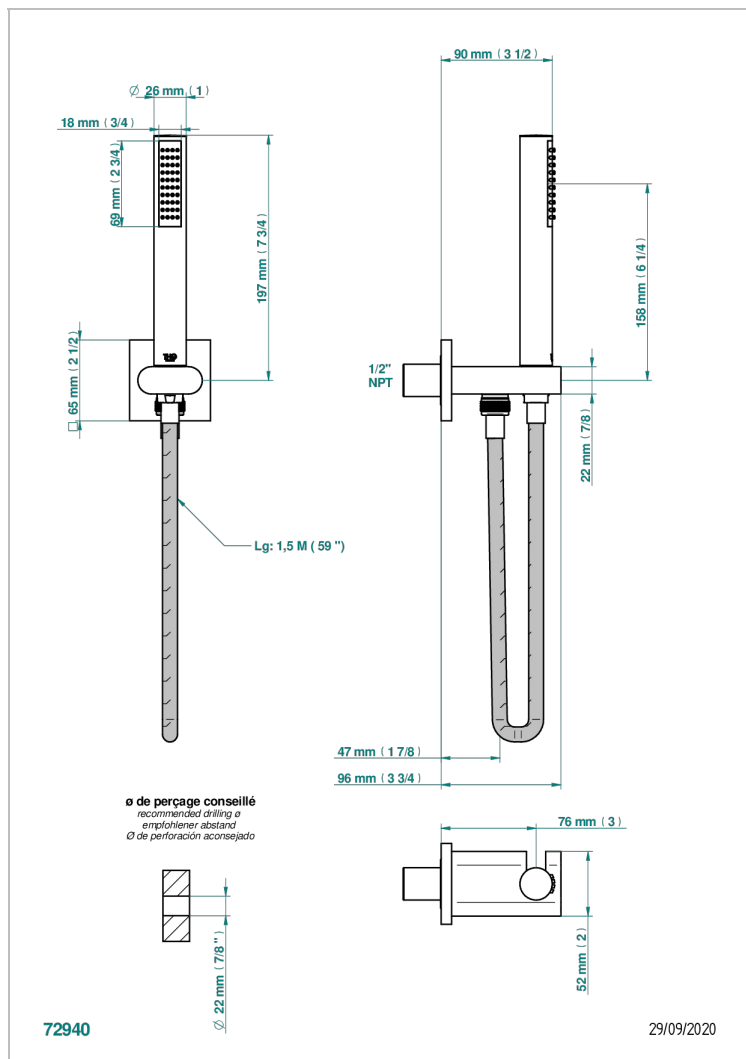

# ICON-X WITH LEVER HANDLES

U7H-54/US

Wall mounted handshower with integrated fixed hook

## CHARACTERISTIC

- Icon-x with lever handles
- Wall mounted handshower with integrated fixed hook