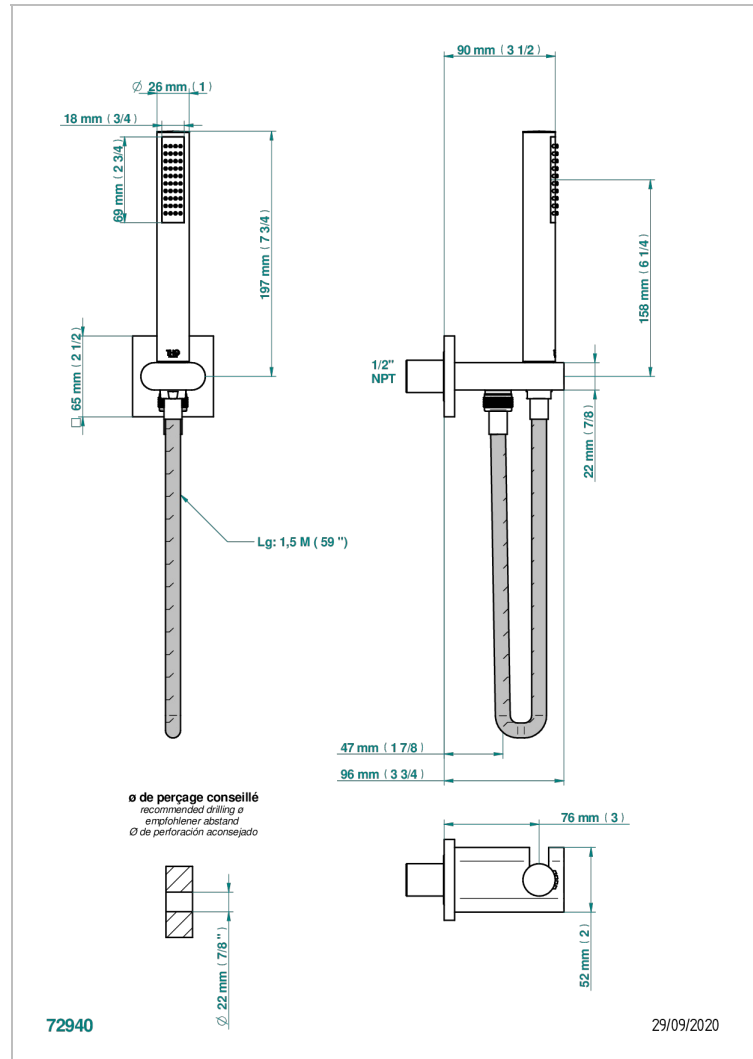

ICON-X

U7G-54/US

Wall mounted handshower with integrated fixed hook

CHARACTERISTIC

- Icon-x
- Wall mounted handshower with integrated fixed hook

AVAILABLE FINITIONS

Black ceram - D30
Blush PVD - H62
Brass color PVD - H49
Brown bronze color PVD - F33
Chrome polished - A02
Gold color PVD - H52

Nickel antique / Sovereign - H28
Nickel color PVD - H55
Nickel polished - B01
Soft gold - F30
Soft matt gold - F31
Umber PVD - H66