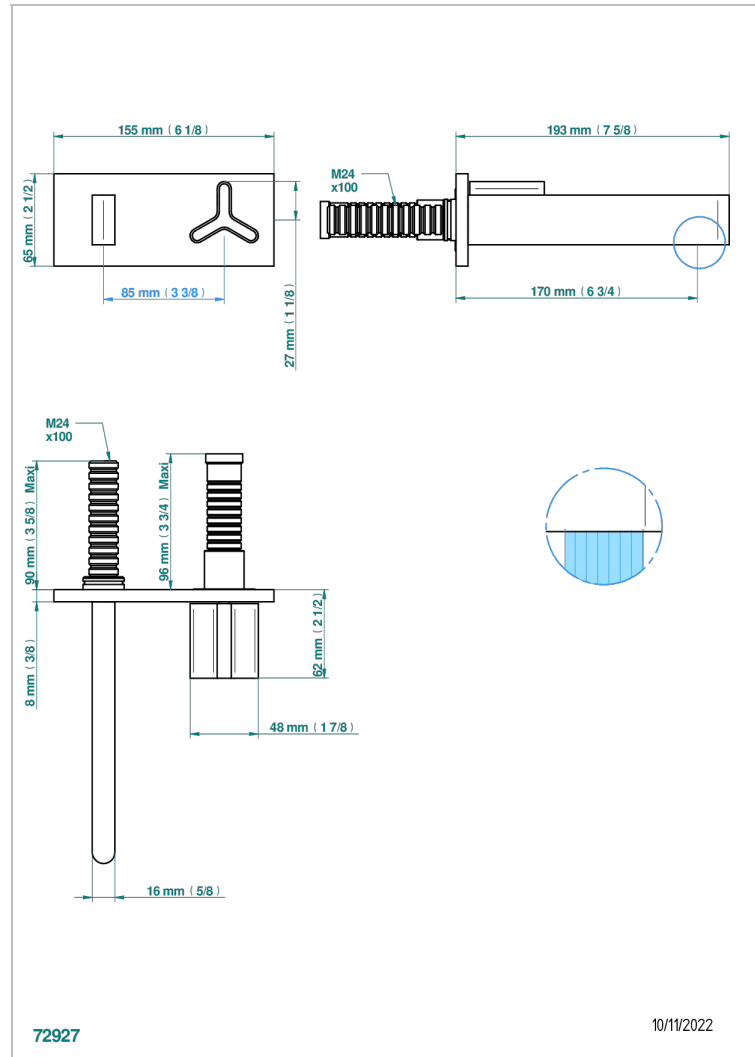

# ICON-X CARBON GOLD

U7S-6543PB

Trim only for Built-in basin mixer on plate with spout, progressive cartridge

72927

10/11/2022

## CHARACTERISTIC

- Icon-x carbon gold
- Trim only for Built-in basin mixer on plate with spout, progressive cartridge

## RELATED SKU'S

- Ref. G00-6543A Rough parts for basin mixer on plate with spout, progressive cartridge