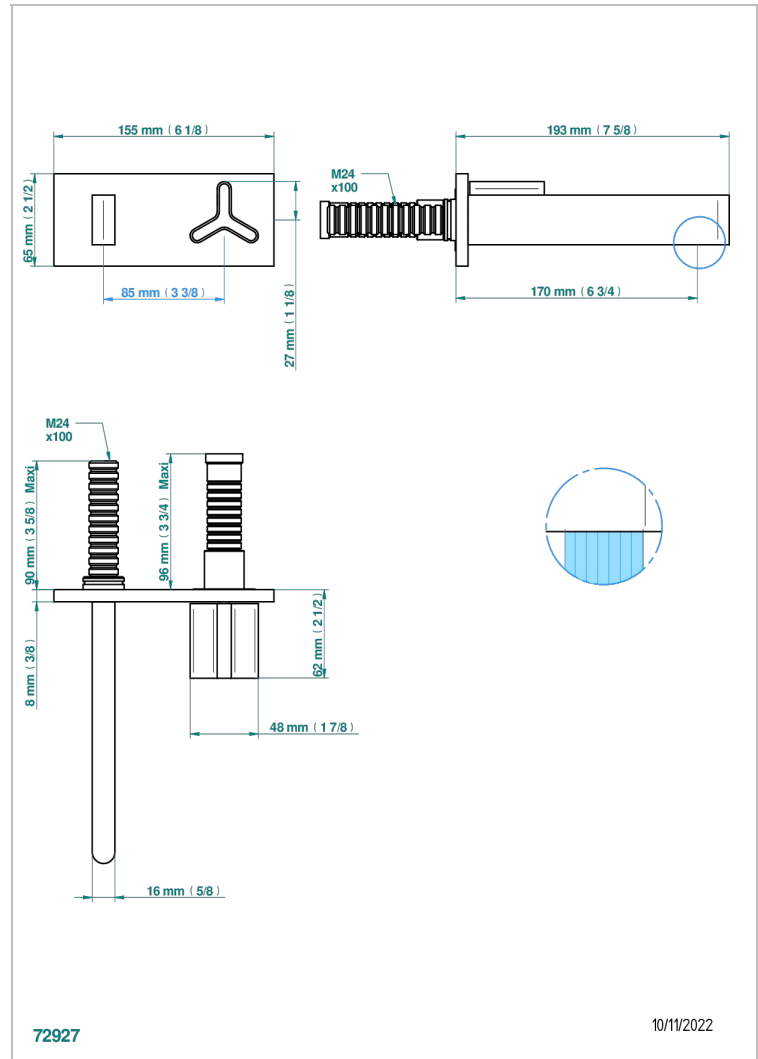

ICON-X CARBON GOLD

U7S-6543PB

THG[®]
PARIS

Trim only for Built-in basin mixer on plate with spout, progressive cartridge

CHARACTERISTIC

- Icon-x carbon gold
- Trim only for Built-in basin mixer on plate with spout, progressive cartridge

RELATED SKU'S

- Ref. G00-6543A Rough parts for basin mixer on plate with spout, progressive cartridge

AVAILABLE FINITIONS

Antique nickel - H28
Black ceram - D30
Blush PVD - H62
Brass color PVD - H49
Brown bronze color PVD - F33
Gold color PVD - H52