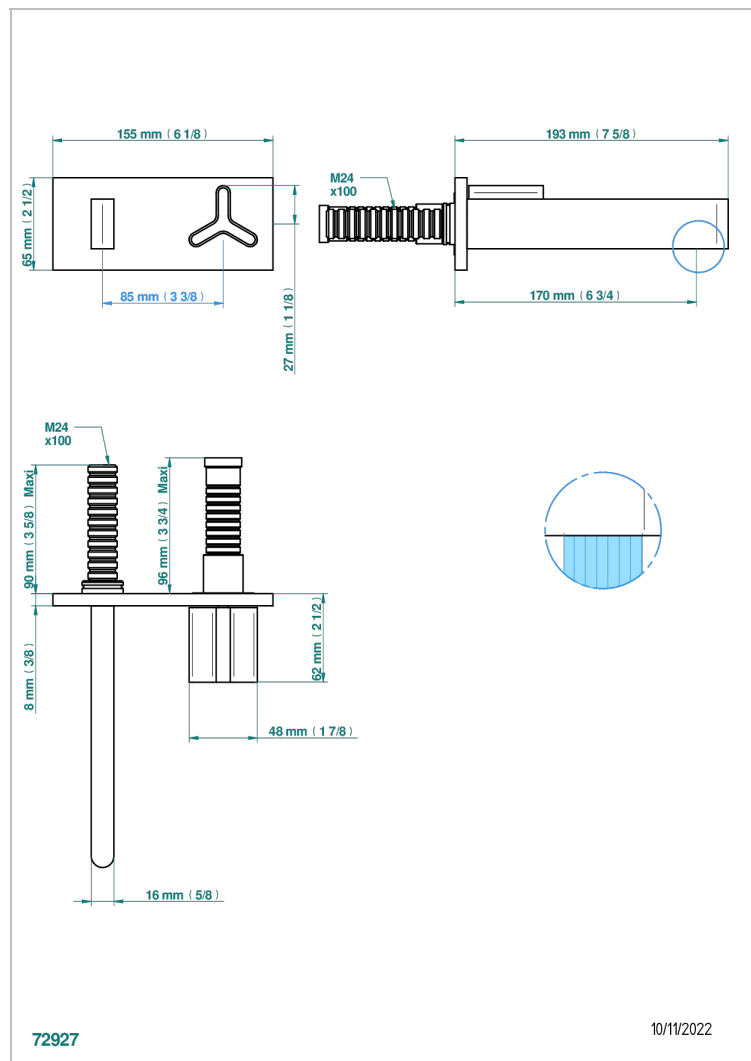

ICON-X CARBON GOLD

U7S-6543PB

THG[®]
PARIS

Trim only for Built-in basin mixer on plate with spout, progressive cartridge

72927

10/11/2022

ХАРАКТЕРИСТИКИ

- Icon-X Carbon Gold
- Trim only for Built-in basin mixer on plate with spout, progressive cartridge

СВЯЗАННЫЕ ТОВАРНЫЕ ПОЗИЦИИ

- Ref. G00-6543A Rough parts for basin mixer on plate with spout, progressive cartridge

ДОСТУПНЫЕ ВАРИАНТЫ ПОКРЫТИЙ

Black ceram - D30
Blush PVD - H62
Graphite PVD - H64
Matt Umber PVD - H67
Matt blush PVD - H60
Matt graphite PVD - H65