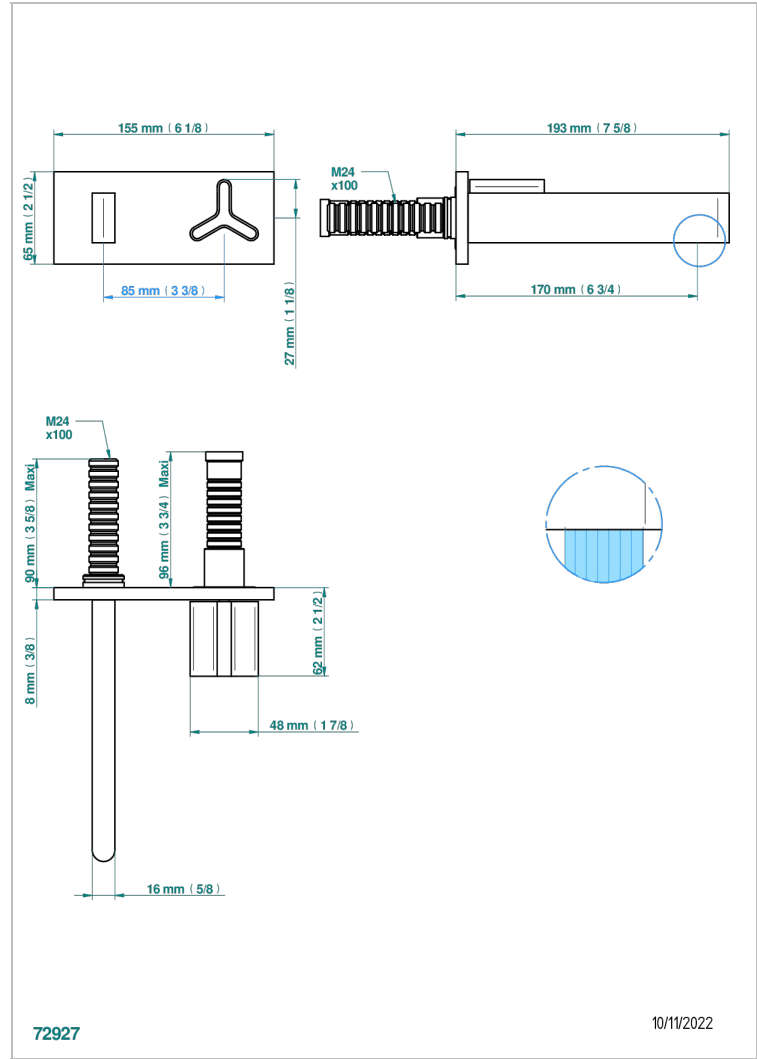

ICON-X CARBON GOLD

U7S-6543PB

THG
PARIS

Trim only for Built-in basin mixer on plate with spout, progressive cartridge

72927

10/11/2022

特色

- Icon-X Carbon Gold
- Trim only for Built-in basin mixer on plate with spout, progressive cartridge

相关的SKU

- Ref. G00-6543A Rough parts for basin mixer on plate with spout, progressive cartridge

可选饰面

Black ceram - D30
Blush PVD - H62
Graphite PVD - H64
Matt Umber PVD - H67
Matt blush PVD - H60
Matt graphite PVD - H65