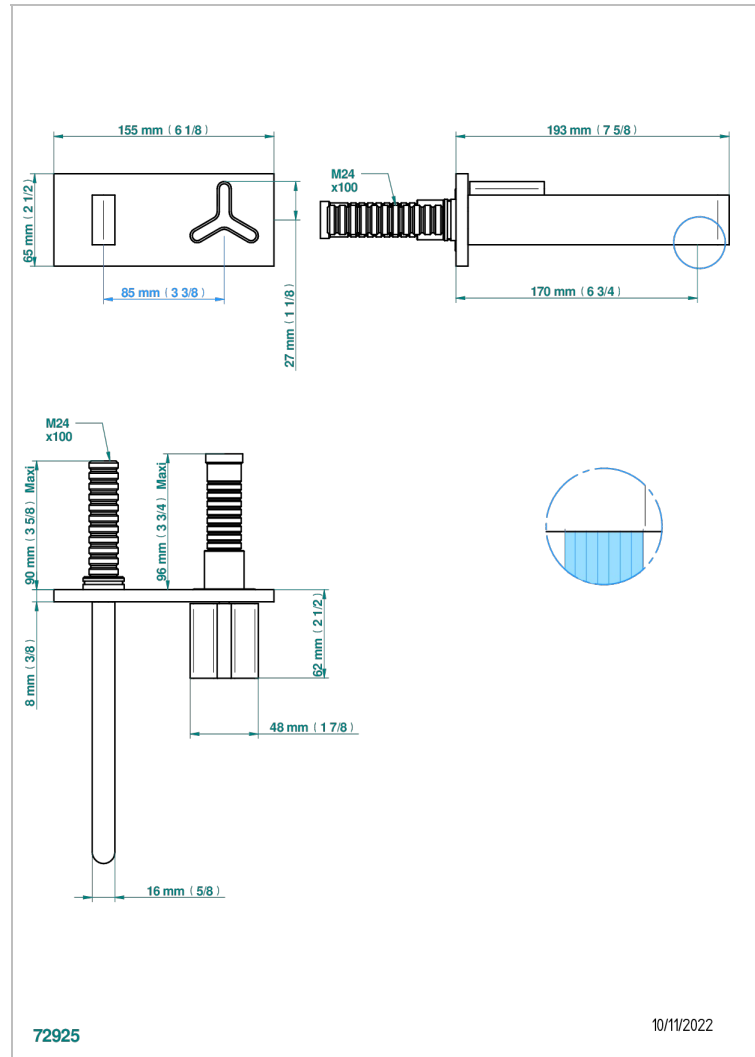

ICON-X TITANIUM

U7L-6543PB

Trim only for Built-in basin mixer on plate with spout, progressive cartridge

CHARACTERISTIC

- Icon-x titanium
- Trim only for Built-in basin mixer on plate with spout, progressive cartridge

RELATED SKU'S

- Ref. G00-6543A Rough parts for basin mixer on plate with spout, progressive cartridge

AVAILABLE FINITIONS

Antique nickel - H28
Black ceram - D30
Blush PVD - H62
Brass color PVD - H49
Brown bronze color PVD - F33
Gold color PVD - H52