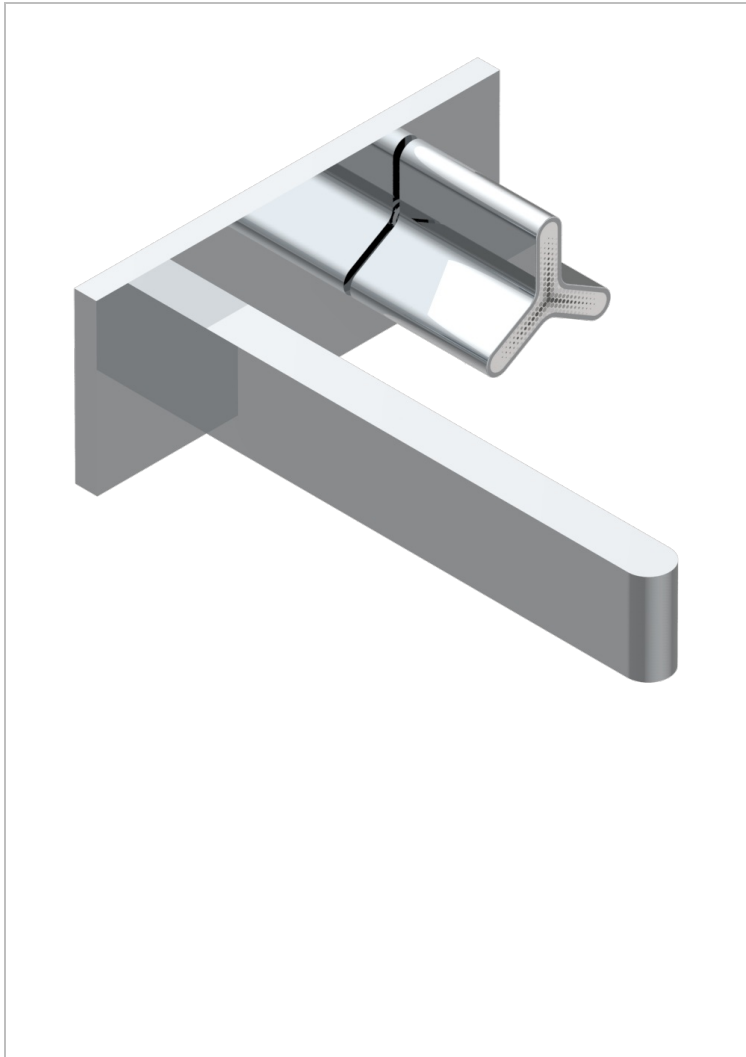

ICON-X TITANIUM

U7L-6543PB

Trim only for Built-in basin mixer on plate with spout, progressive cartridge

CHARACTERISTIC

- Icon-x titanium
- Trim only for Built-in basin mixer on plate with spout, progressive cartridge

RELATED SKU'S

- Ref. G00-6543A Rough parts for basin mixer on plate with spout, progressive cartridge

AVAILABLE FINITIONS

Antique nickel - H28
Black ceram - D30
Blush PVD - H62
Brass color PVD - H49
Brown bronze color PVD - F33
Gold color PVD - H52