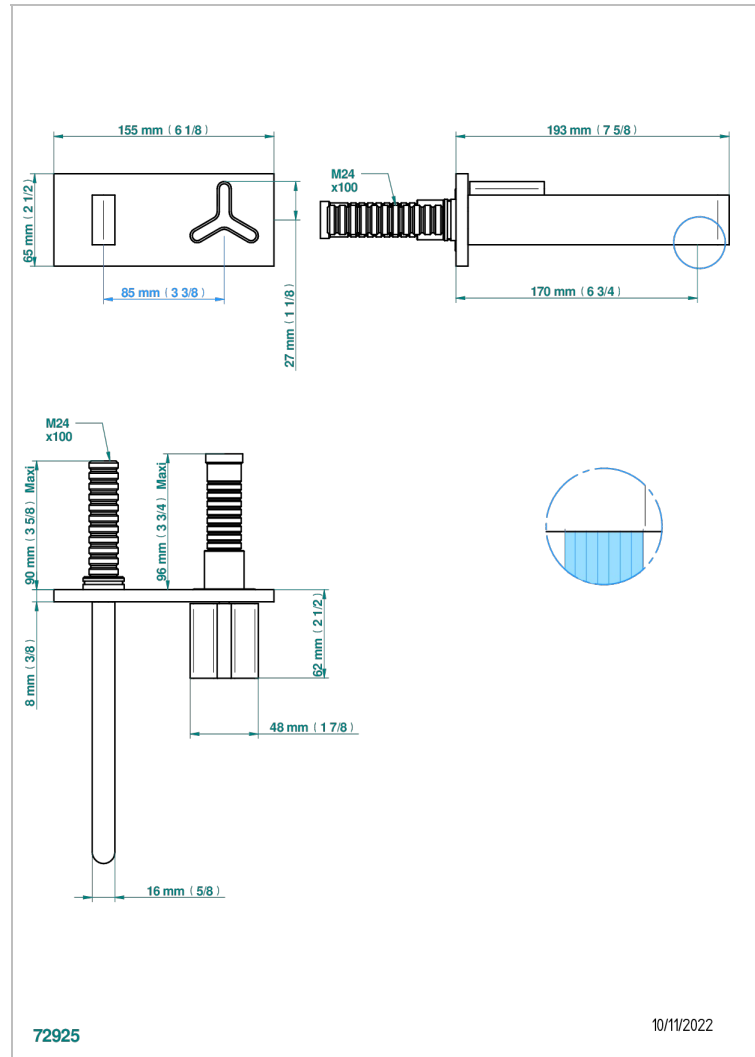

ICON-X TITANIUM

U7L-6543PB

Trim only for Built-in basin mixer on plate with spout, progressive cartridge

THG[®]
PARIS

ХАРАКТЕРИСТИКИ

- Icon-X Titanium
- Trim only for Built-in basin mixer on plate with spout, progressive cartridge

СВЯЗАННЫЕ ТОВАРНЫЕ ПОЗИЦИИ

- Ref. G00-6543A Rough parts for basin mixer on plate with spout, progressive cartridge

ДОСТУПНЫЕ ВАРИАНТЫ ПОКРЫТИЙ

Black ceram - D30
Blush PVD - H62
Graphite PVD - H64
Matt Umber PVD - H67
Matt blush PVD - H60
Matt graphite PVD - H65