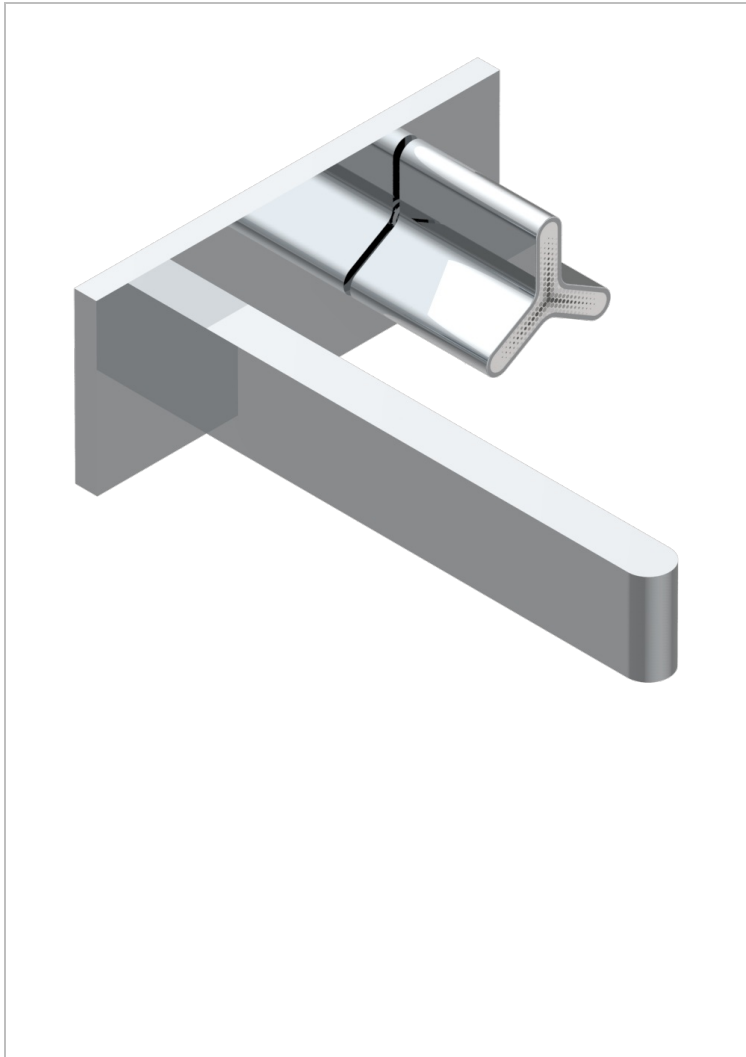

ICON-X TITANIUM

U7L-6543PB

Trim only for Built-in basin mixer on plate with spout, progressive cartridge

THG[®]
PARIS

ХАРАКТЕРИСТИКИ

- Icon-X Titanium
- Trim only for Built-in basin mixer on plate with spout, progressive cartridge

СВЯЗАННЫЕ ТОВАРНЫЕ ПОЗИЦИИ

- Ref. G00-6543A Rough parts for basin mixer on plate with spout, progressive cartridge

ДОСТУПНЫЕ ВАРИАНТЫ ПОКРЫТИЙ

Black ceram - D30
Blush PVD - H62
Graphite PVD - H64
Matt Umber PVD - H67
Matt blush PVD - H60
Matt graphite PVD - H65