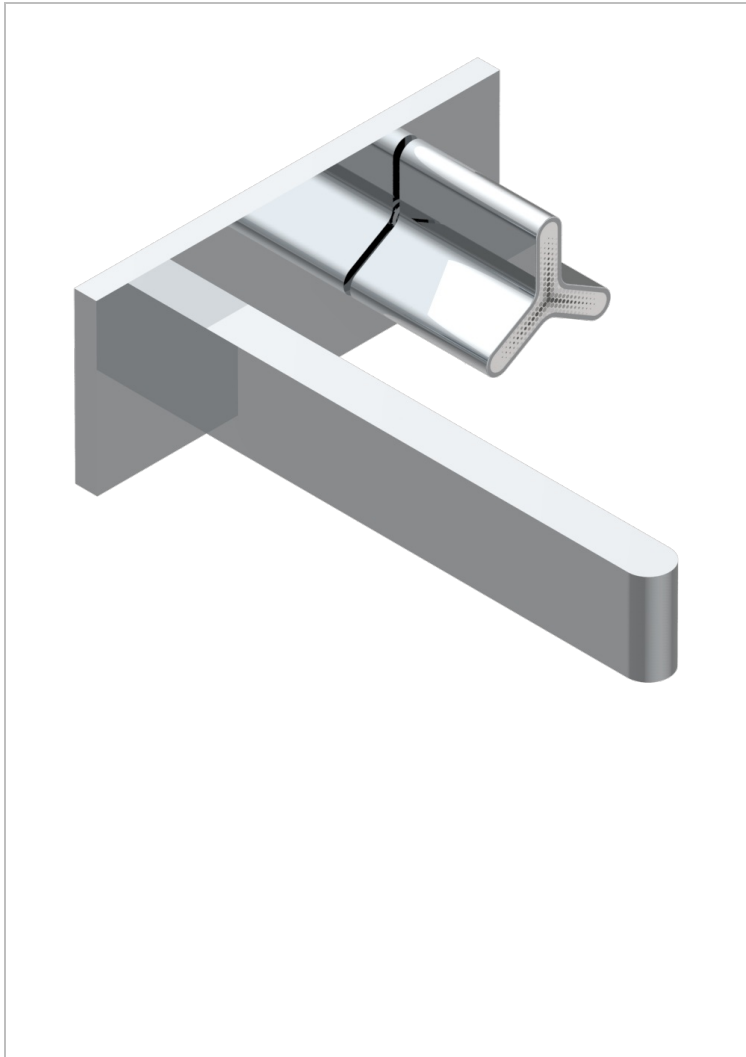

ICON-X TITANIUM

U7L-6543PB

Trim only for Built-in basin mixer on plate with spout, progressive cartridge

THG[®]
PARIS

CHARACTERISTIC

- Icon-x titanium
- Trim only for Built-in basin mixer on plate with spout, progressive cartridge

RELATED SKU'S

- Ref. G00-6543A Rough parts for basin mixer on plate with spout, progressive cartridge

AVAILABLE FINITIONS

Antique nickel - H28
Black ceram - D30
Blush PVD - H62
Brass color PVD - H49
Brown bronze color PVD - F33
Gold color PVD - H52