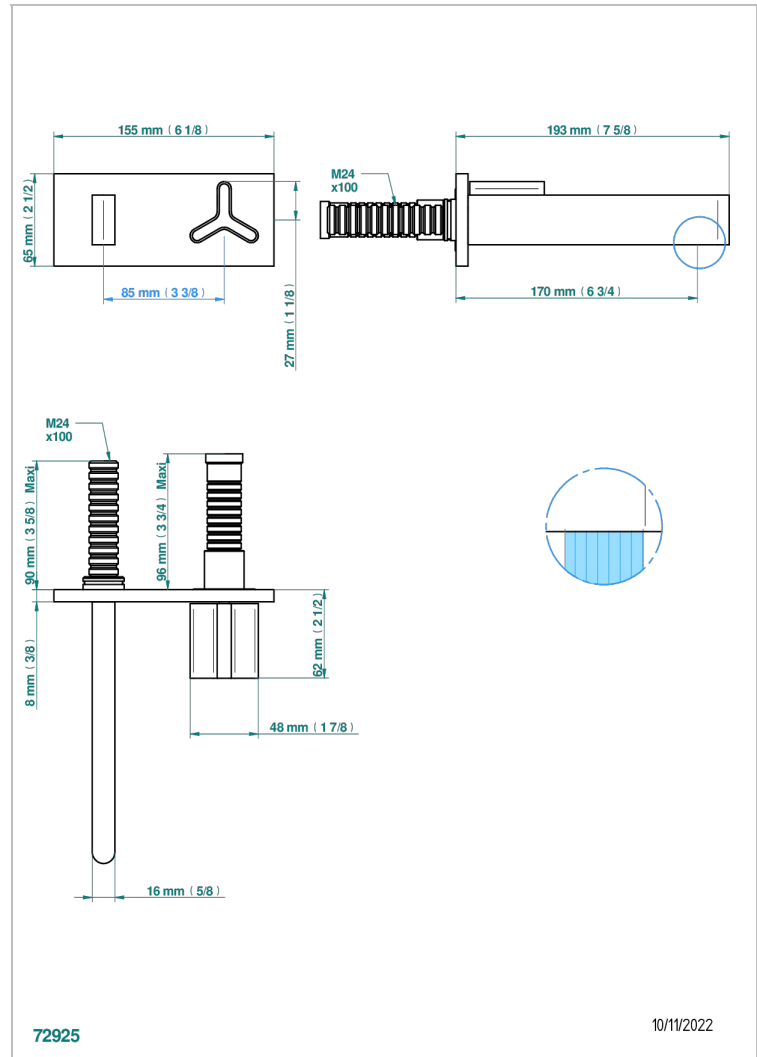

ICON-X TITANIUM

U7L-6543PB

Trim only for Built-in basin mixer on plate with spout, progressive cartridge

THG[®]
PARIS

CHARACTERISTIC

- Icon-x titanium
- Trim only for Built-in basin mixer on plate with spout, progressive cartridge

RELATED SKU'S

- Ref. G00-6543A Rough parts for basin mixer on plate with spout, progressive cartridge

AVAILABLE FINITIONS

Antique nickel - H28
Black ceram - D30
Blush PVD - H62
Brass color PVD - H49
Brown bronze color PVD - F33
Gold color PVD - H52