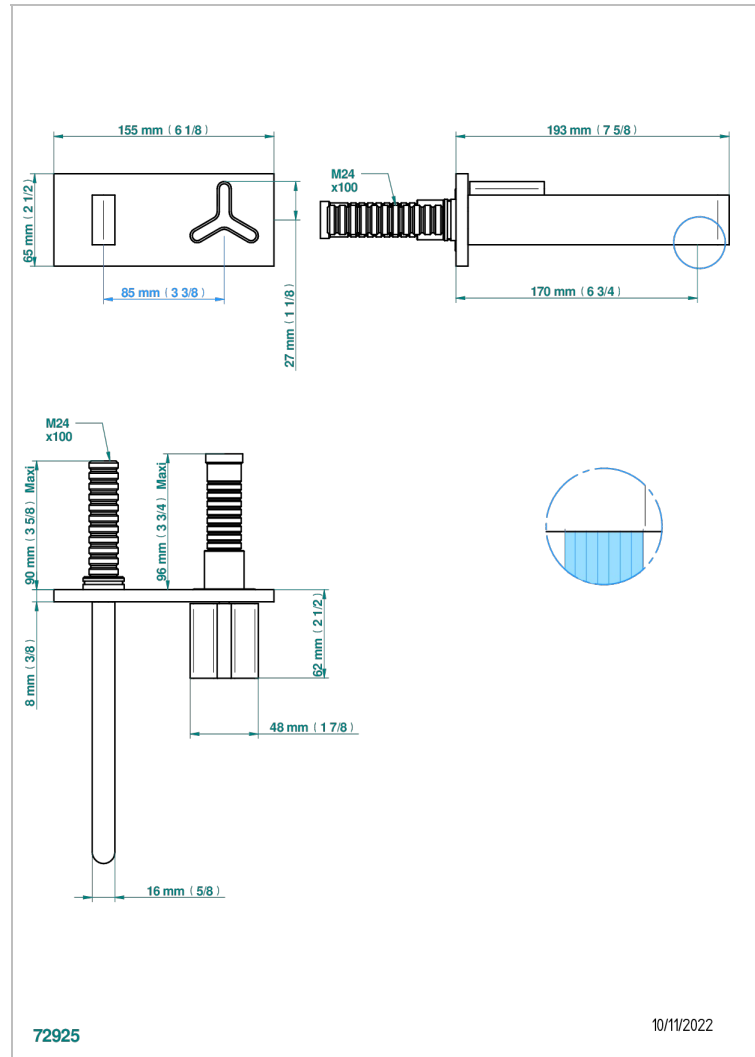

ICON-X TITANIUM

U7L-6543PB

Trim only for Built-in basin mixer on plate with spout, progressive cartridge

THG[®]
PARIS

特色

- Icon-X Titanium
- Trim only for Built-in basin mixer on plate with spout, progressive cartridge

相关的SKU

- Ref. G00-6543A Rough parts for basin mixer on plate with spout, progressive cartridge

可选饰面

Black ceram - D30
Blush PVD - H62
Graphite PVD - H64
Matt Umber PVD - H67
Matt blush PVD - H60
Matt graphite PVD - H65

PVD哑光棕铜 - F34
PVD哑光金 - H53
PVD哑光铜 - H50
PVD哑光镍 - H56
PVD抛光铜 - H49
PVD棕铜 - F33

PVD金色 - H52
PVD镍 - H55
Umber PVD - H66
哑光浅金 - F31
哑光金 - F07
哑光铬 - C02

哑光镍 - C01
复古镍 - H28
抛光金 (24K金) - F01
抛光铬 - A02
抛光镍 - B01
浅金 - F30