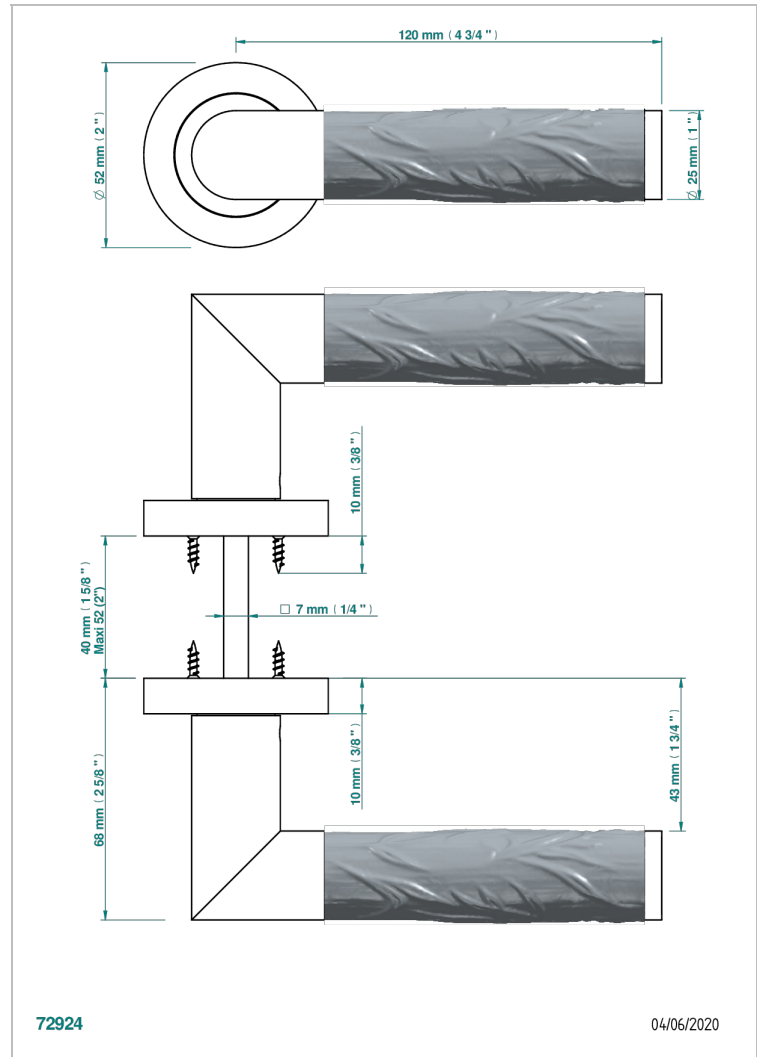

COLLECTION PARIS

B8A-DHCRM5

Pair of door handles - Paris metal, Bambou décor

CHARACTERISTIC

- Collection Paris
- Pair of door handles - Paris metal, Bambou décor

AVAILABLE FINITIONS

Black ceram - D30
Blush PVD - H62
Brass color PVD - H49
Brown bronze color PVD - F33
Gold color PVD - H52
Graphite PVD - H64