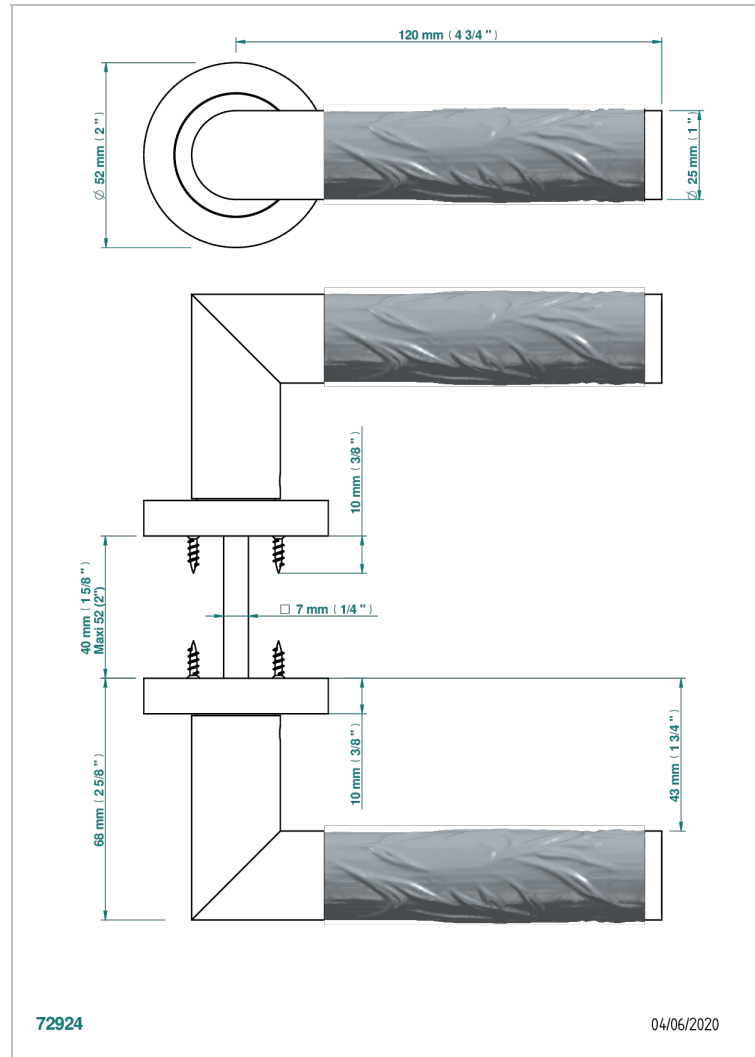

COLLECTION PARIS

B8A-DHCRM5

Pair of door handles - Paris metal, Bambou décor

CHARACTERISTIC

- Collection Paris
- Pair of door handles - Paris metal, Bambou décor

AVAILABLE FINITIONS

Black ceram - D30
Blush PVD - H62
Brass color PVD - H49
Brown bronze color PVD - F33
Gold color PVD - H52
Graphite PVD - H64