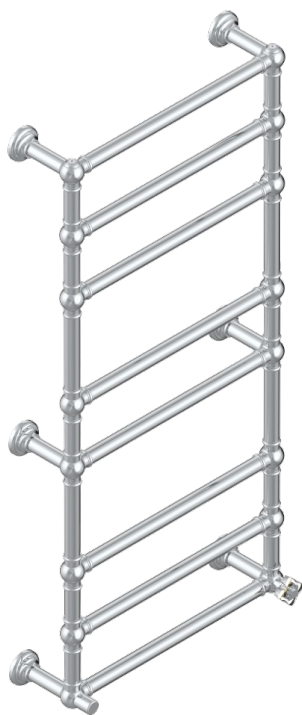

PETALE DE CRISTAL - CLEAR CRYSTAL FINE GOLD THREAD

U6E-TWT8H1

Traditional towel warmer, 8 rails, 625 mm x 1325 mm, hydronic with 1 stylised handle

72921

17/02/2020

CHARACTERISTIC

- Pétale de Cristal - Clear crystal fine gold thread
- Traditional towel warmer, 8 rails, 625 mm x 1325 mm, hydronic with 1 stylised handle

TECHNICAL SPECS

- Pression : 0,5 bars < P < 3 bars (recommandée)
- Pressure : 7.25 psi < P < 43.5 psi (advised)
- Température eau maximale conseillée : 60°C
- Maximum water temperature advised: 140°F
- Hauteur minimale au sol (maximum height from the ground) : 60 cm (24")
- Puissance / Power : 171W à Delta T 30

AVAILABLE FINITIONS

Blush PVD - H62
Brass color PVD - H49
Brown bronze color PVD - F33
Gold color PVD - H52
Graphite PVD - H64
Lacquered light bronze - D01

Matt Amber PVD - H67
Matt blush PVD - H60
Matt brass color PVD - H50
Matt brown bronze color PVD - F34
Matt chrome - C02
Matt gold - F07