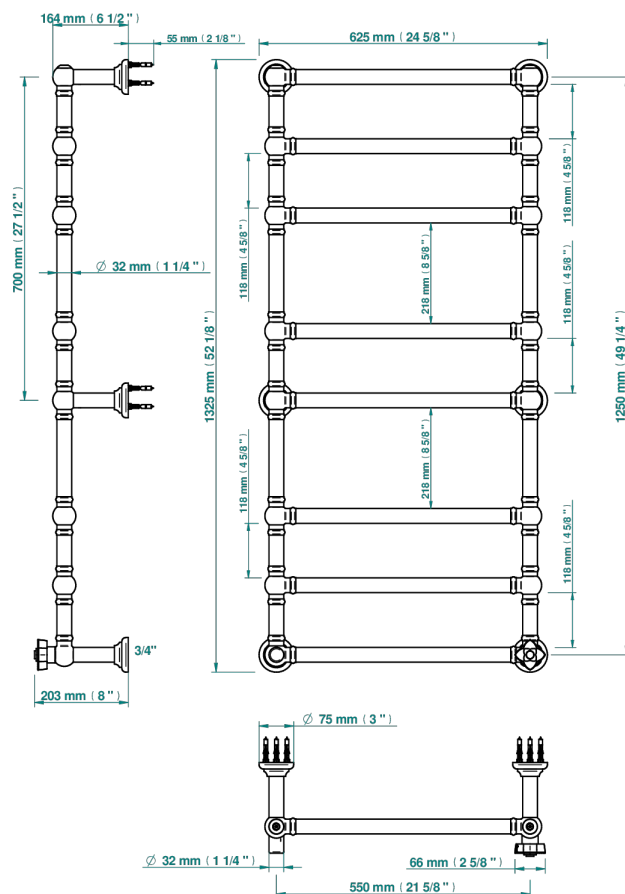

PETALE DE CRISTAL - CLEAR CRYSTAL FINE GOLD THREAD

U6E-TWT8H1

Traditional towel warmer, 8 rails, 625 mm x 1325 mm, hydronic with 1 stylised handle

72921

17/02/2020

CHARACTERISTIC

- Pétale de Cristal - Clear crystal fine gold thread
- Traditional towel warmer, 8 rails, 625 mm x 1325 mm, hydronic with 1 stylised handle

TECHNICAL SPECS

- Pression : 0,5 bars < P < 3 bars (recommandée)
- Pressure : 7.25 psi < P < 43.5 psi (advised)
- Température eau maximale conseillée : 60°C
- Maximum water temperature advised: 140°F
- Hauteur minimale au sol (maximum height from the ground) : 60 cm (24")
- Puissance / Power : 171W à Delta T 30