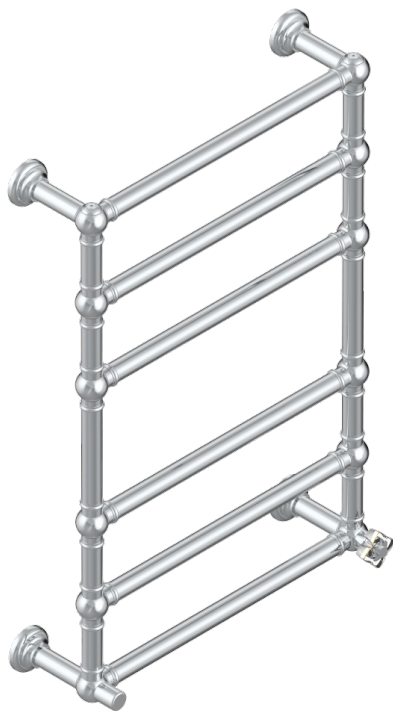

PETALE DE CRISTAL - CLEAR CRYSTAL FINE GOLD THREAD

U6E-TWT6H1

Traditional towel warmer, 6 rails, 625 mm x 925 mm, hydronic with 1 stylised handle

72920

17/02/2020

CHARACTERISTIC

- Pétale de Cristal - Clear crystal fine gold thread
- Traditional towel warmer, 6 rails, 625 mm x 925 mm, hydronic with 1 stylised handle

TECHNICAL SPECS

- Pression : 0,5 bars < P < 3 bars (recommandée)
- Pressure : 7.25 psi < P < 43.5 psi (advised)
- Température eau maximale conseillée : 60°C
- Maximum water temperature advised: 140°F
- Hauteur minimale au sol (maximum height from the ground) : 60 cm (24")
- Puissance / Power : 128W à Delta T 30