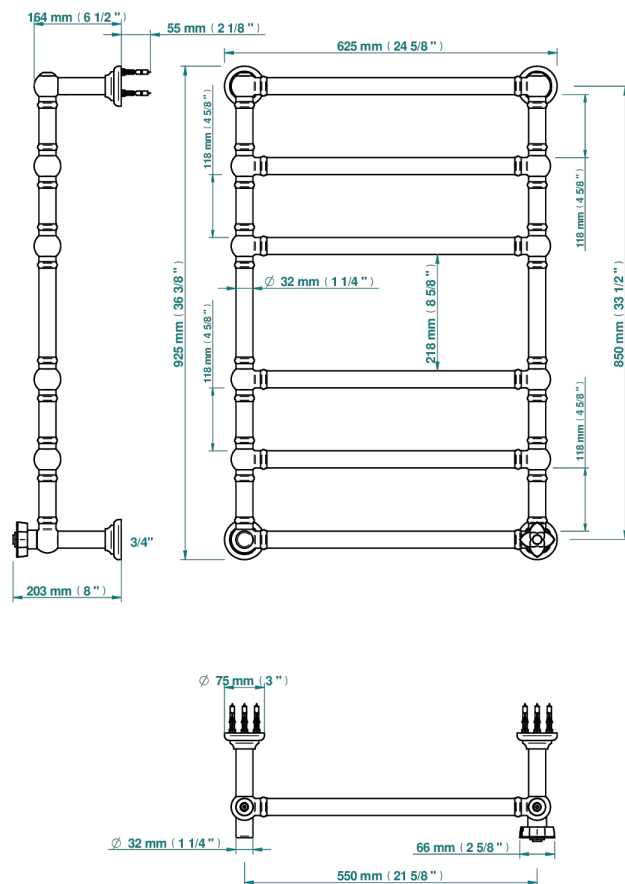

PETALE DE CRISTAL - CLEAR CRYSTAL FINE GOLD THREAD

U6E-TWT6H1

Traditional towel warmer, 6 rails, 625 mm x 925 mm, hydronic with 1 stylised handle

72920

17/02/2020

CHARACTERISTIC

- Pétale de Cristal - Clear crystal fine gold thread
- Traditional towel warmer, 6 rails, 625 mm x 925 mm, hydronic with 1 stylised handle

TECHNICAL SPECS

- Pression : 0,5 bars < P < 3 bars (recommandée)
- Pressure : 7.25 psi < P < 43.5 psi (advised)
- Température eau maximale conseillée : 60°C
- Maximum water temperature advised: 140°F
- Hauteur minimale au sol (maximum height from the ground) : 60 cm (24")
- Puissance / Power : 128W à Delta T 30