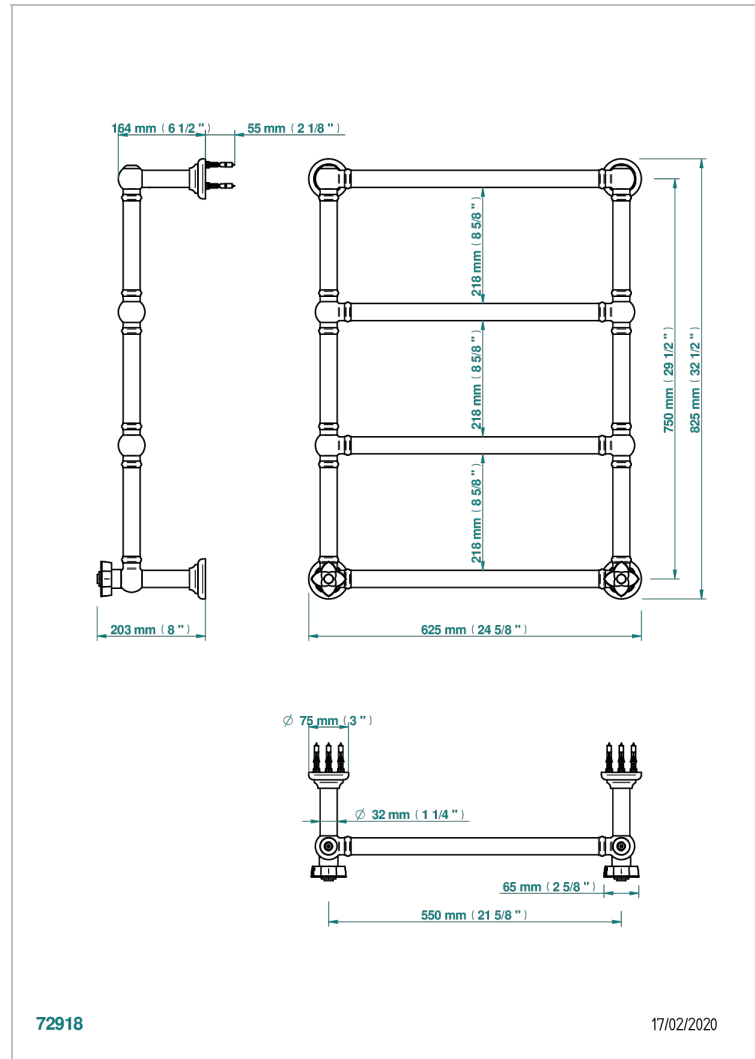

# PETALE DE CRISTAL - CLEAR CRYSTAL FINE GOLD THREAD

U6E-TWT4H2

Traditional towel warmer, 4 rails, 625 mm x 825 mm, hydronic with 2 stylised handles

## CHARACTERISTIC

- Pétale de Cristal - Clear crystal fine gold thread
- Traditional towel warmer, 4 rails, 625 mm x 825 mm, hydronic with 2 stylised handles

## TECHNICAL SPECS

- Pression : 0,5 bars < P < 3 bars (recommandée)
- Pressure : 7.25 psi < P < 43.5 psi (advised)
- Température eau maximale conseillée : 60°C
- Maximum water temperature advised: 140°F
- Hauteur minimale au sol (maximum height from the ground) : 60 cm (24")
- Puissance / Power : 86W à Delta T 30