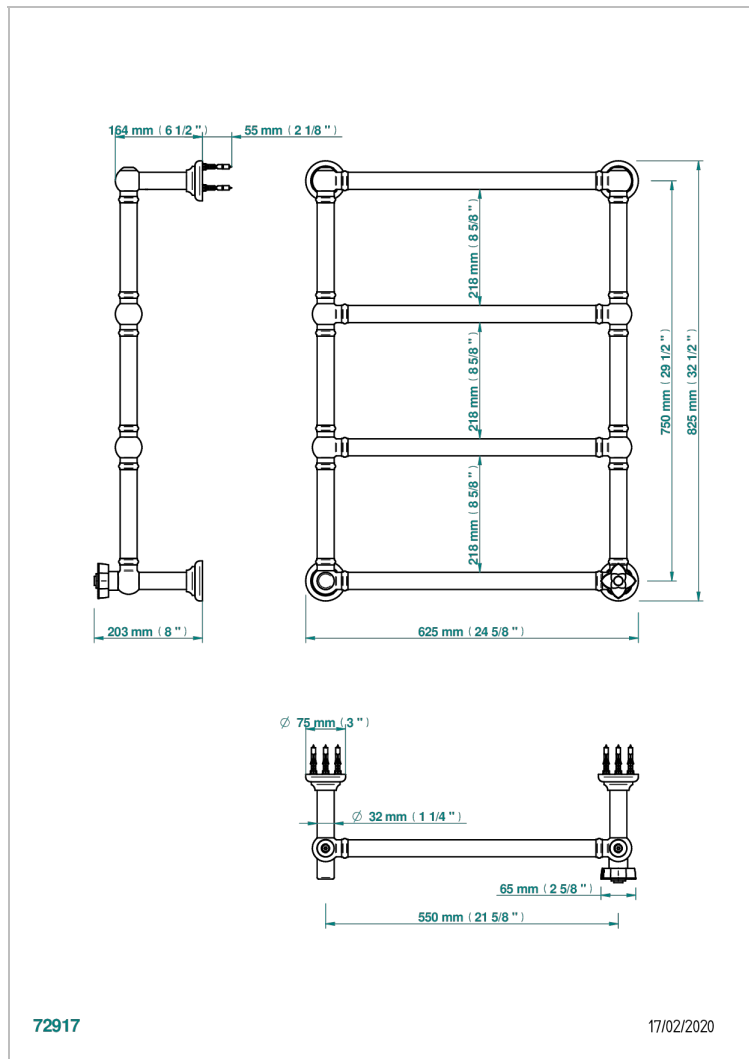

PETALE DE CRISTAL CLAIR LISERE DORE

U6E-TWT4H1

Traditional towel warmer, 4 rails, 625 mm x 825 mm, hydronic with 1 stylised handle

THG[®]
PARIS

CARACTERÍSTICAS

- Pétale de Cristal clair liseré doré
- Traditional towel warmer, 4 rails, 625 mm x 825 mm, hydronic with 1 stylised handle

ESPECIFICACIONES TÉCNICAS

- Pression : 0,5 bars < P < 3 bars (recommandée)
- Pressure : 7.25 psi < P < 43.5 psi (advised)
- Température eau maximale conseillée : 60°C
- Maximum water temperature advised: 140°F
- Hauteur minimale au sol (maximum height from the ground) : 60 cm (24")
- Puissance / Power : 86W à Delta T 30