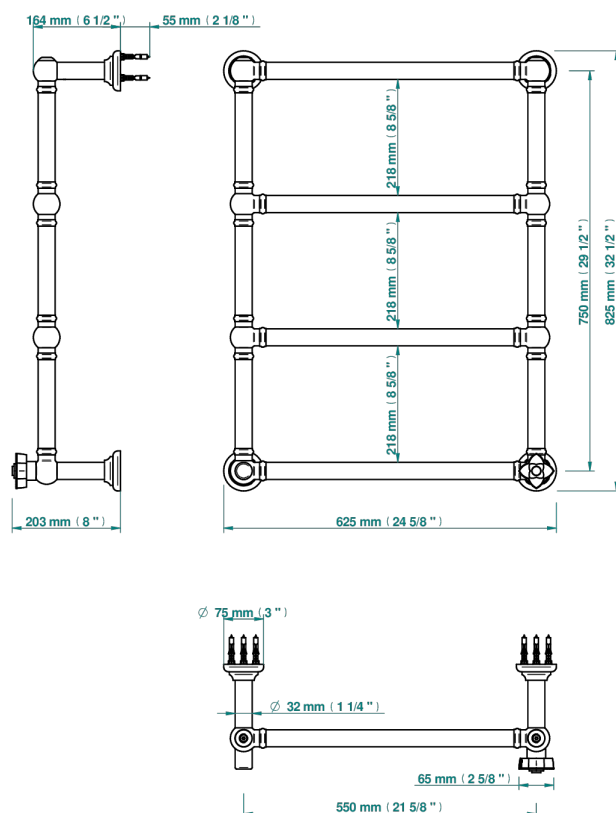

# PETALE DE CRISTAL - CLEAR CRYSTAL FINE GOLD THREAD

U6E-TWT4H1

Traditional towel warmer, 4 rails, 625 mm x 825 mm, hydronic with 1 stylised handle

## CHARACTERISTIC

- Pétale de Cristal - Clear crystal fine gold thread
- Traditional towel warmer, 4 rails, 625 mm x 825 mm, hydronic with 1 stylised handle

## TECHNICAL SPECS

- Pression : 0,5 bars < P < 3 bars (recommandée)
- Pressure : 7.25 psi < P < 43.5 psi (advised)
- Température eau maximale conseillée : 60°C
- Maximum water temperature advised: 140°F
- Hauteur minimale au sol (maximum height from the ground) : 60 cm (24")
- Puissance / Power : 86W à Delta T 30