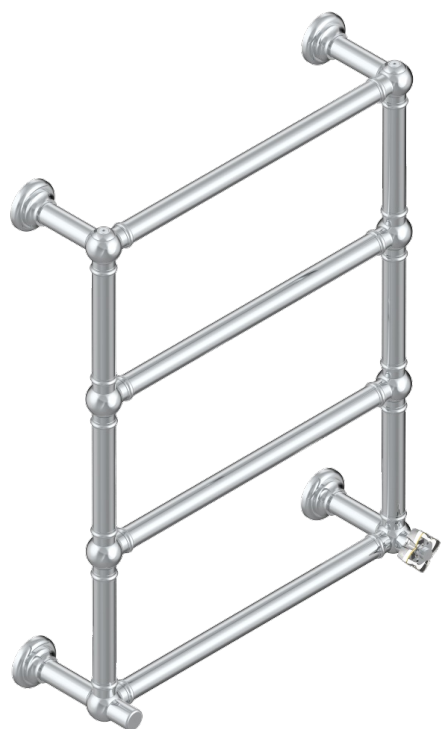

# PETALE DE CRISTAL - CLEAR CRYSTAL FINE GOLD THREAD

U6E-TWT4H1

Traditional towel warmer, 4 rails, 625 mm x 825 mm, hydronic with 1 stylised handle

## CHARACTERISTIC

- Pétale de Cristal - Clear crystal fine gold thread
- Traditional towel warmer, 4 rails, 625 mm x 825 mm, hydronic with 1 stylised handle

## TECHNICAL SPECS

- Pression : 0,5 bars < P < 3 bars (recommandée)
- Pressure : 7.25 psi < P < 43.5 psi (advised)
- Température eau maximale conseillée : 60°C
- Maximum water temperature advised: 140°F
- Hauteur minimale au sol (maximum height from the ground) : 60 cm (24")
- Puissance / Power : 86W à Delta T 30