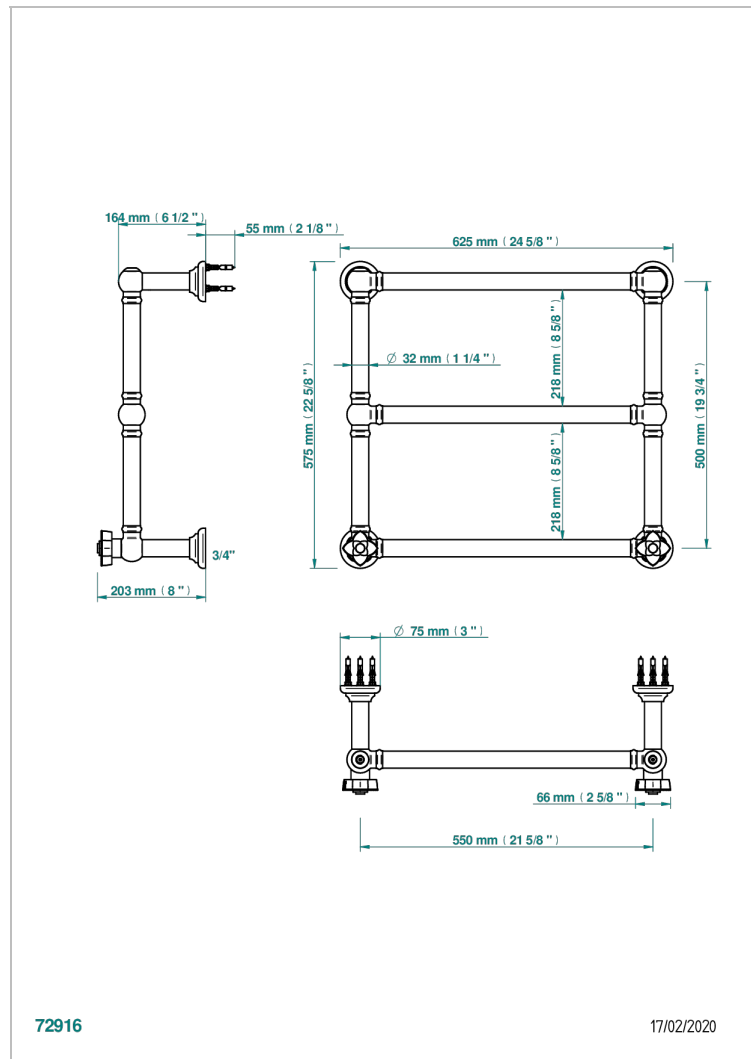

# PETALE DE CRISTAL - CLEAR CRYSTAL FINE GOLD THREAD

U6E-TWT3H2

Traditional towel warmer, 3 rails, 625 mm x 575 mm, hydronic with 2 stylised handles

## CHARACTERISTIC

- Pétale de Cristal - Clear crystal fine gold thread
- Traditional towel warmer, 3 rails, 625 mm x 575 mm, hydronic with 2 stylised handles

## TECHNICAL SPECS

- Pression : 0,5 bars < P < 3 bars (recommandée)
- Pressure : 7.25 psi < P < 43.5 psi (advised)
- Température eau maximale conseillée : 60°C
- Maximum water temperature advised: 140°F
- Hauteur minimale au sol (maximum height from the ground) : 60 cm (24")
- Puissance / Power : 64W à Delta T 30