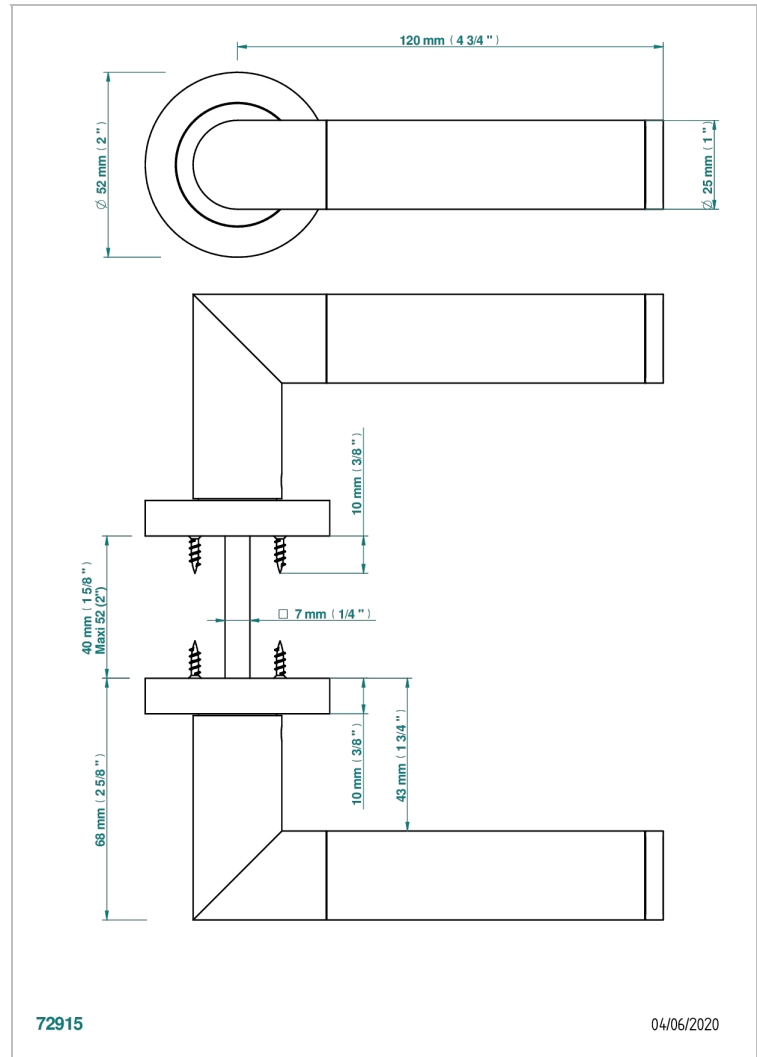

COLLECTION PARIS

B8A-DHCRS1

Pair of door handles - Paris, Portoro marble

THG[®]
PARIS

CHARACTERISTIC

- Collection Paris
- Pair of door handles - Paris, Portoro marble

AVAILABLE FINITIONS

Black ceram - D30
Blush PVD - H62
Brass color PVD - H49
Brown bronze color PVD - F33
Gold color PVD - H52
Graphite PVD - H64