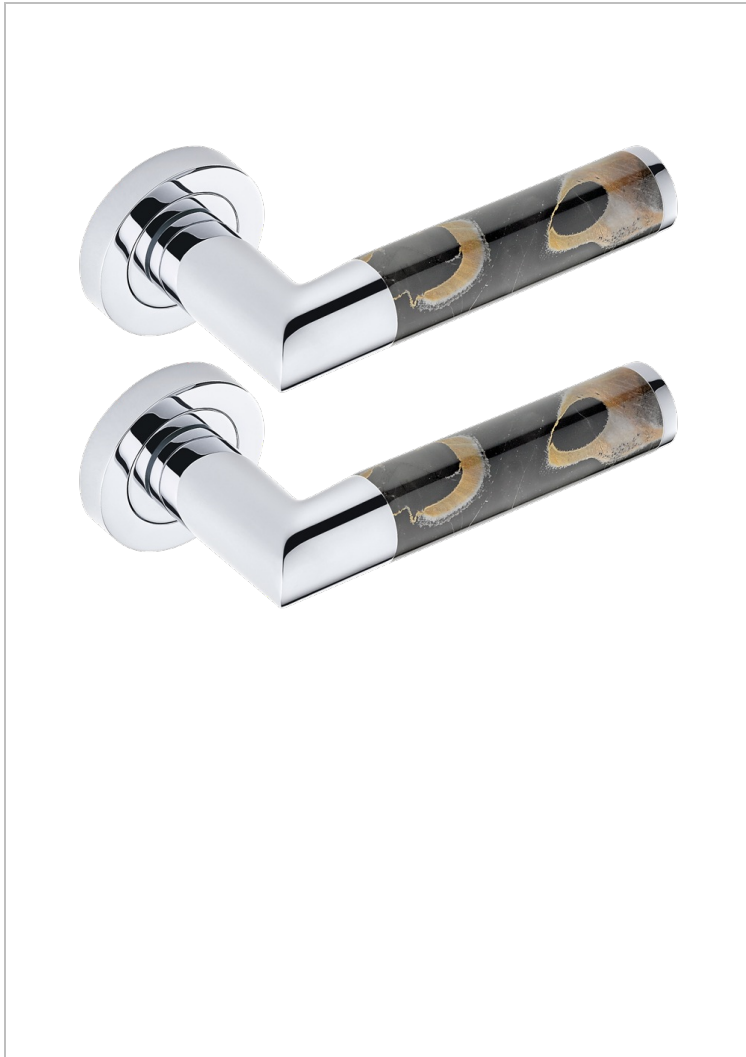

COLLECTION PARIS

B8A-DHCRS1

Pair of door handles - Paris, Portoro marble

THG[®]
PARIS

CHARACTERISTIC

- Collection Paris
- Pair of door handles - Paris, Portoro marble

AVAILABLE FINITIONS

Black ceram - D30
Blush PVD - H62
Brass color PVD - H49
Brown bronze color PVD - F33
Gold color PVD - H52
Graphite PVD - H64

Lacquered light bronze - D01
Matt Umber PVD - H67
Matt blush PVD - H60
Matt brass color PVD - H50
Matt brown bronze color PVD - F34
Matt gold - F07

Matt gold color PVD - H53
Matt graphite PVD - H65
Matt nickel (color finish) - C01
Matt nickel color PVD - H56
Nickel color PVD - H55
Polished chrome (color finish) - A02

Polished gold (color finish) - F01
Polished nickel - B01
Soft gold - F30
Soft matt gold - F31
Umber PVD - H66